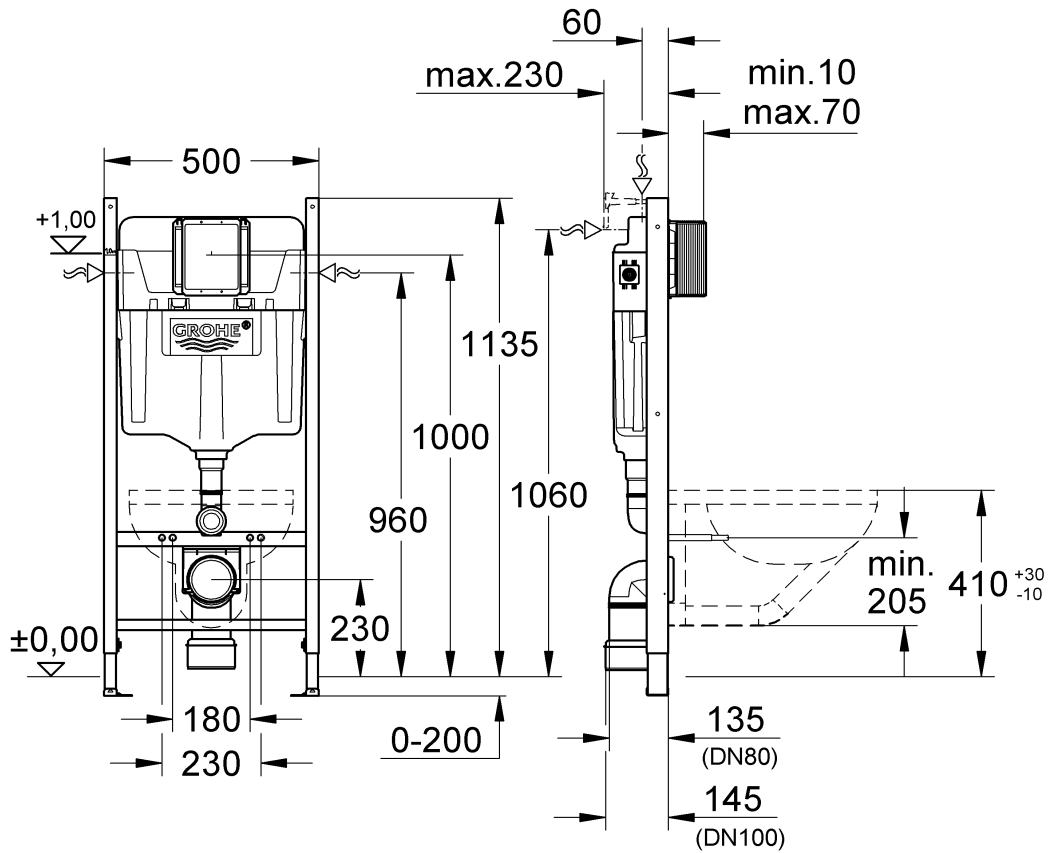

38 719
 38 790
 38 840
 38 983
 38 984

Design & Quality Engineering GROHE Germany

99.516.031/ÄM 221668/12.11

1

2

3

4

5