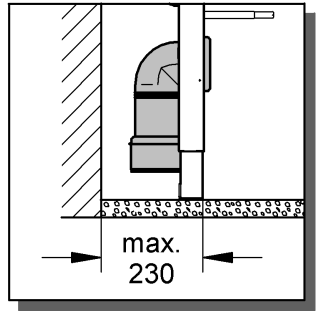

38 719
 38 790
 38 840
 38 983
 38 984

Design & Quality Engineering GROHE Germany

99.516.031/ÄM 221668/12.11

1

2

3

4

5