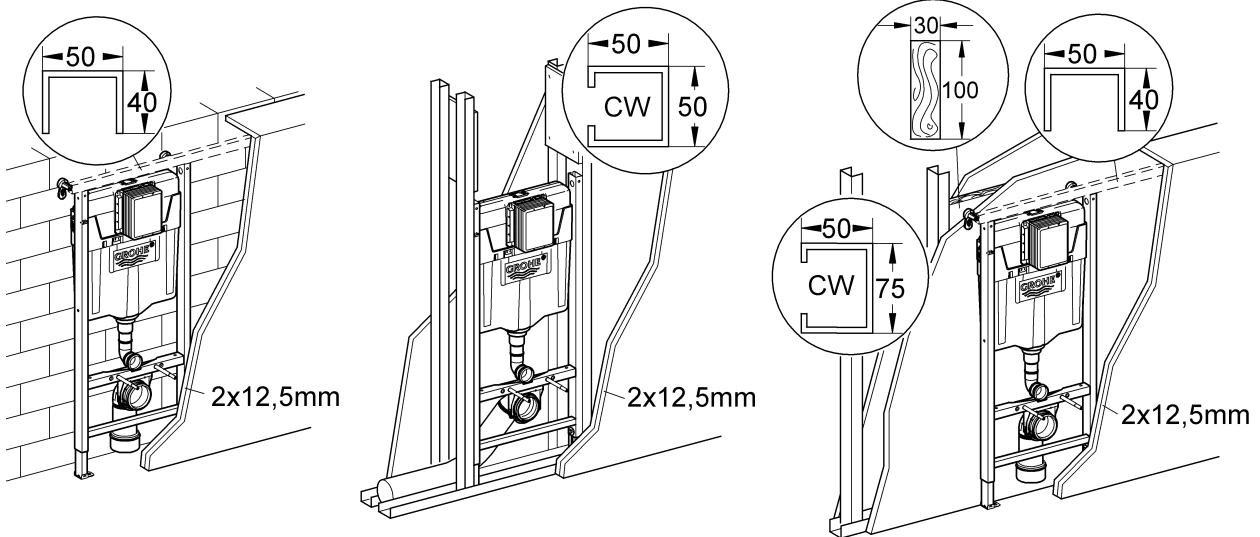

38 719
 38 790
 38 840
 38 983
 38 984

Design & Quality Engineering GROHE Germany

99.516.031/ÄM 221668/12.11

1

2

3

4

5