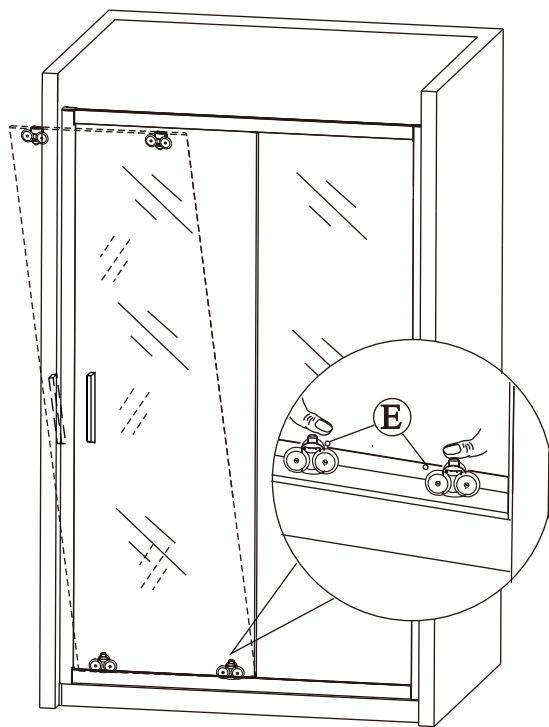

11

12

13

Polysan s.r.o.  
Nesměřice 52  
285 22 Zruč nad Sázavou  
Czech Republic  
[www.polysan.net](http://www.polysan.net)

EN 14428

Glass shower enclosure  
cleaning efficiency: conforming  
impact resistance: conforming  
operating life: conforming