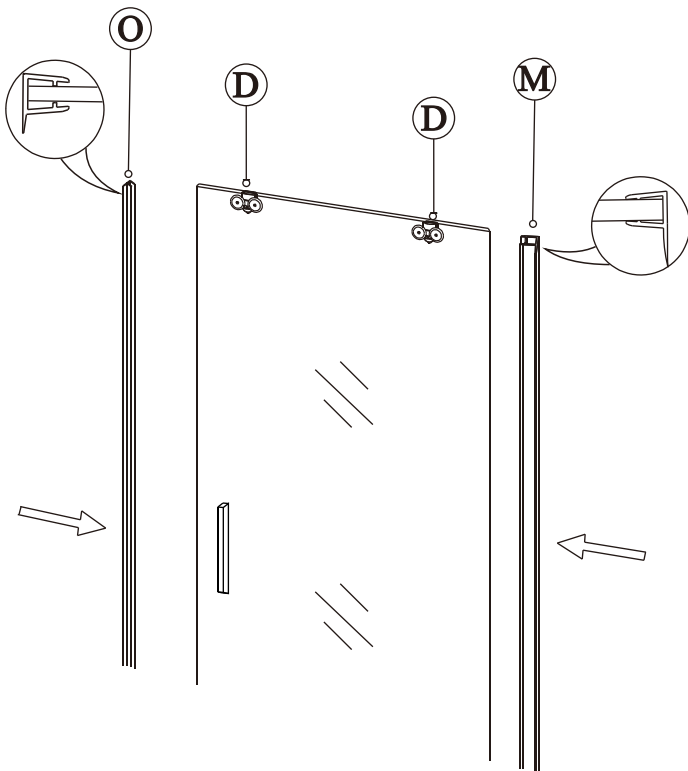

11

12

13

Polysan s.r.o.  
Nesměřice 52  
285 22 Zruč nad Sázavou  
Czech Republic  
[www.polysan.net](http://www.polysan.net)

EN 14428

Glass shower enclosure  
cleaning efficiency: conforming  
impact resistance: conforming  
operating life: conforming