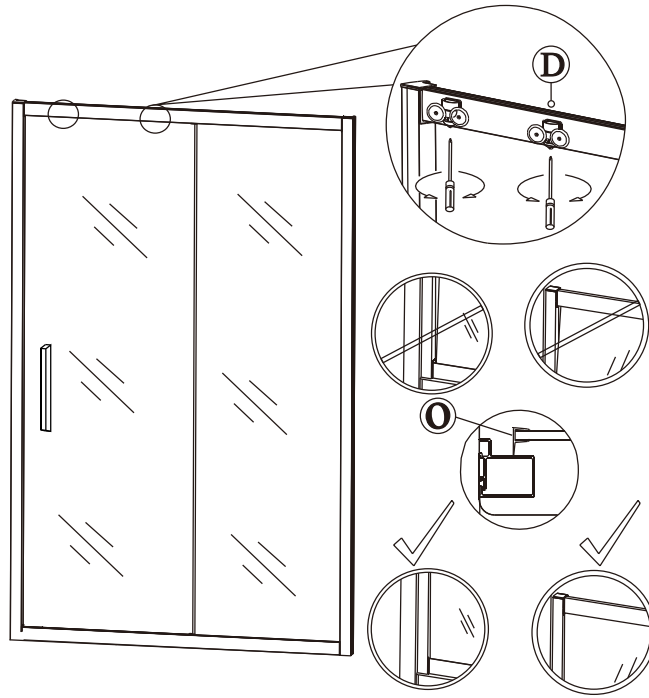

11

12

13

Polysan s.r.o.  
Nesměřice 52  
285 22 Zruč nad Sázavou  
Czech Republic  
[www.polysan.net](http://www.polysan.net)

EN 14428

Glass shower enclosure  
cleaning efficiency: conforming  
impact resistance: conforming  
operating life: conforming