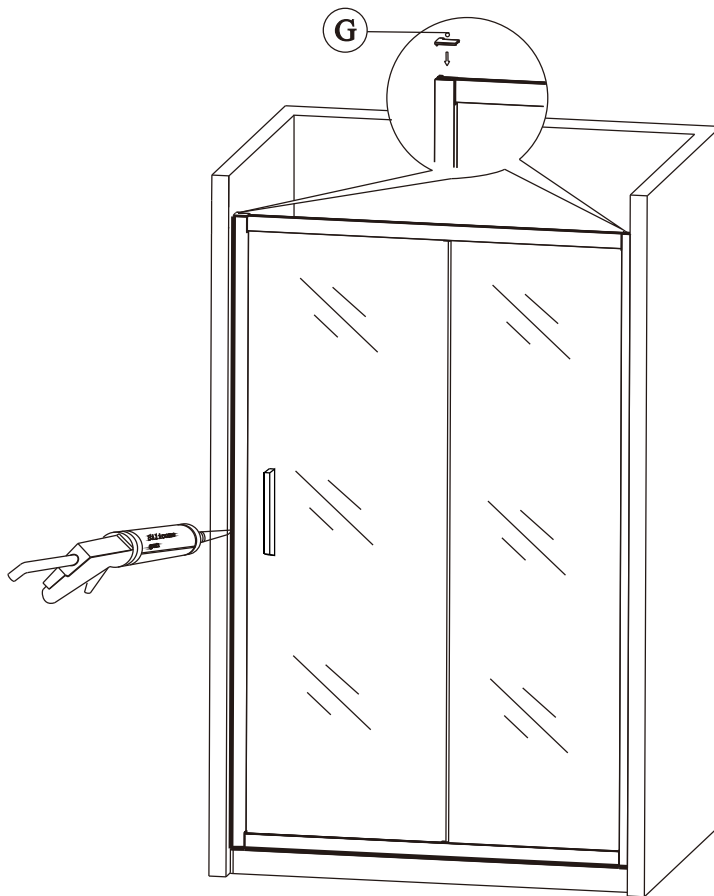

11

12

13

Polysan s.r.o.  
Nesměřice 52  
285 22 Zruč nad Sázavou  
Czech Republic  
[www.polysan.net](http://www.polysan.net)

EN 14428

Glass shower enclosure  
cleaning efficiency: conforming  
impact resistance: conforming  
operating life: conforming