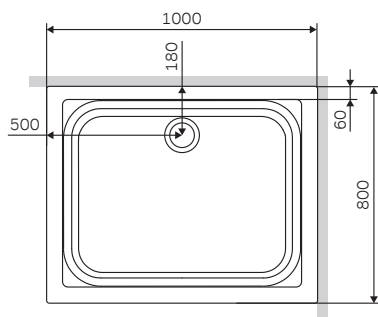

AM·PM

Gem W90T-404-100280W

ENG Shower tray

RUS Душевой поддон