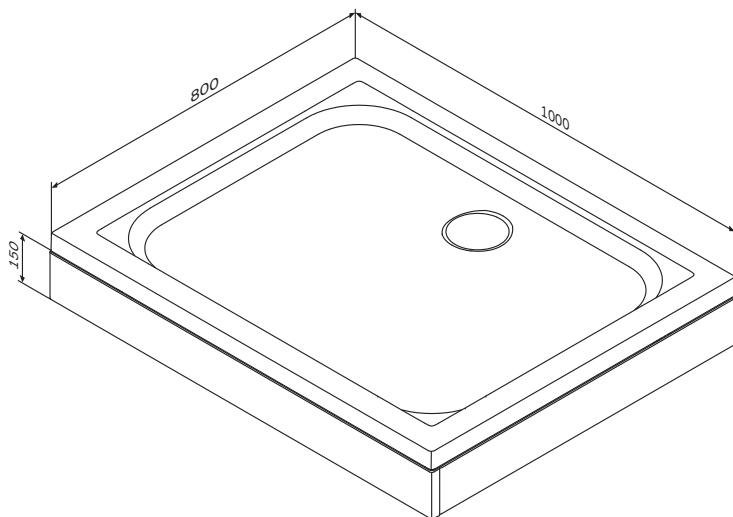

AM·PM

Gem W90T-404-100280W

ENG Shower tray

RUS Душевой поддон