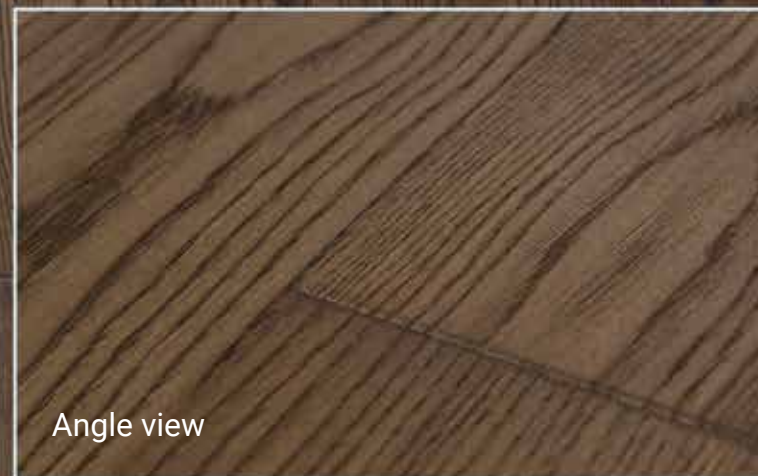

UNI Nature + UNI Rustic

Angle view

Colored

Brushed

Midi bevel

Color variation

Knots

Sapwood
not applicable
due to surface
treatment and/or
staining