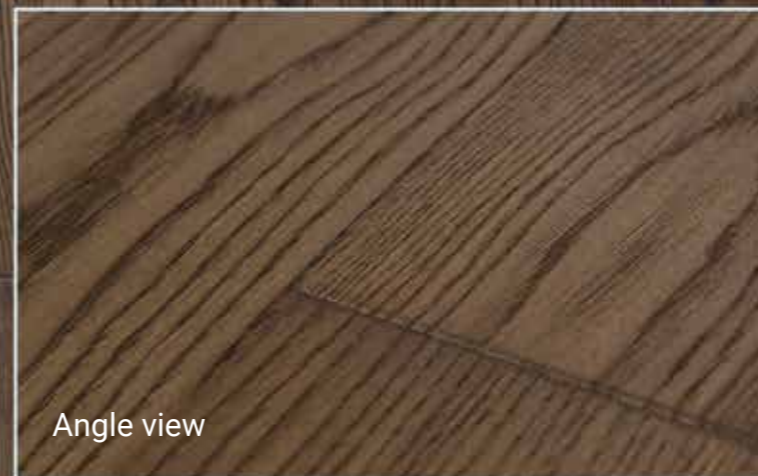

Tango Classic Oak Sienna
Дуб Сиена

550182006 / 1200x164x14 mm
550182012 / 1000x164x14 mm

Colored

Brushed

4 Side bevel

Color variation

Knots

Sapwood

not applicable
due to surface
treatment and/or
staining

UNI Nature + UNI Rustic

Angle view