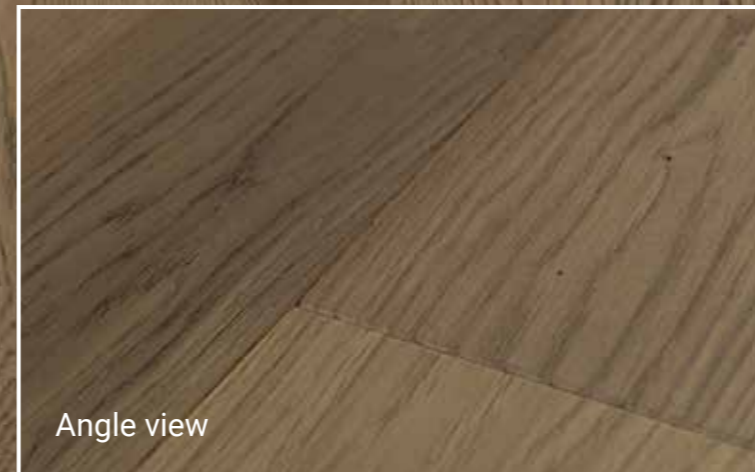

Tango Classic Oak Ginger
Дуб Имбирный

550182027 / 1200x164x14 mm

Colored

Brushed

4 Side bevel

least more most
Color variation

least more most
Knots

Sapwood

not applicable
due to surface
treatment and/or
staining

UNI Rustic

Angle view