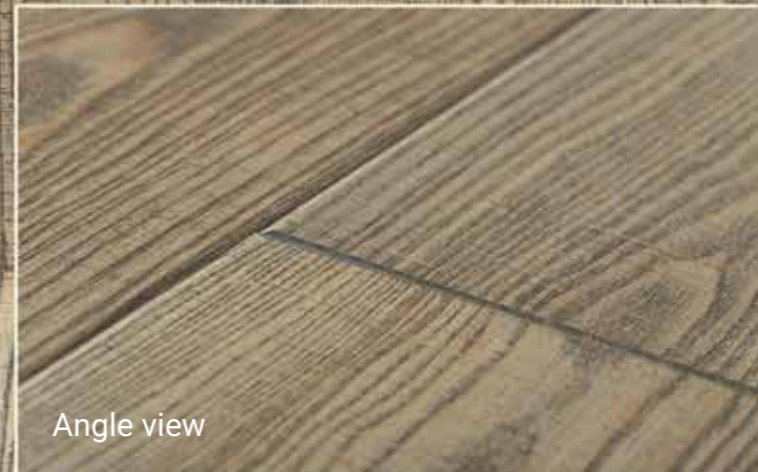

Tango Vintage Bordeaux Бордо

550129003 / 2215x164x14 mm

Brushed

4 Side bevel

Saw mark

Colored

Color variation

**Knots
&
Sapwood**

not applicable
due to surface
treatment and/or
staining

Ash

Wood grading does not
affect visual appearance
of this product, due to
chosen surface treatment.

Angle view