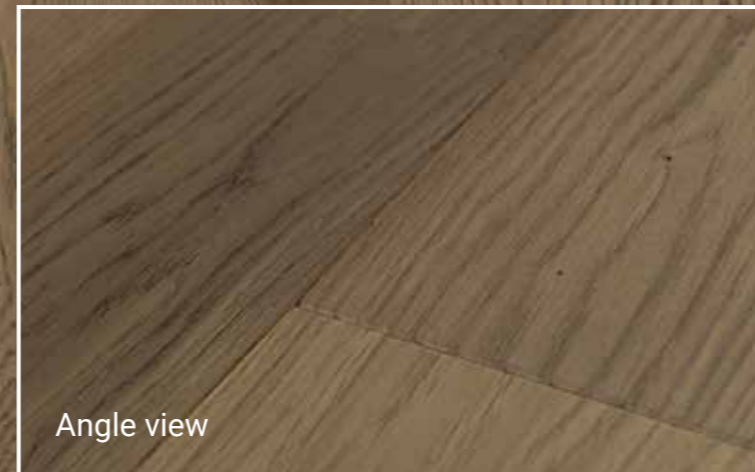

Brushed

4 Side bevel

Color variation

Knots

Sapwood

not applicable
due to surface
treatment and/or
staining

UNI Rustic

Angle view