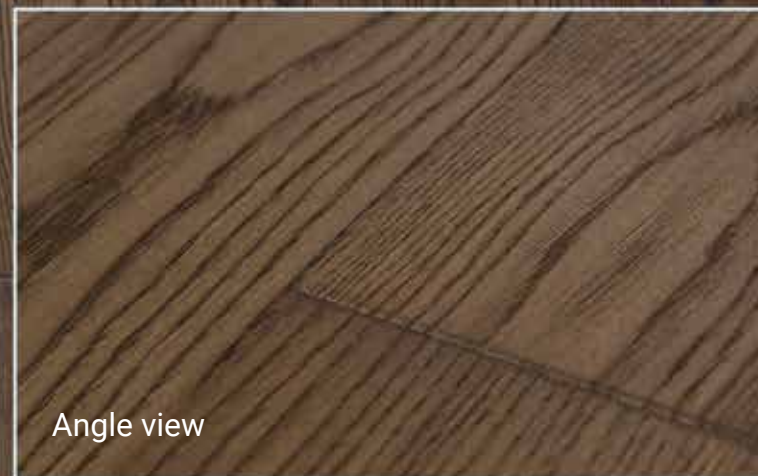

4 Side bevel

Color variation

Knots

Sapwood

not applicable
due to surface
treatment and/or
staining

UNI Nature + UNI Rustic

Angle view

Colored