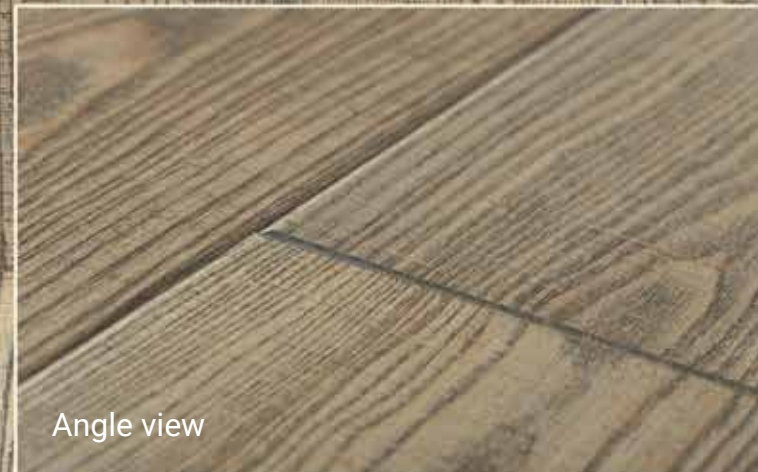

Tango Vintage Bordeaux Бордо

550129003 / 2215x164x14 mm

4 Side bevel

Saw mark

Colored

Color variation

**Knots
&
Sapwood**

not applicable
due to surface
treatment and/or
staining

Ash

Wood grading does not
affect visual appearance
of this product, due to
chosen surface treatment.

Angle view