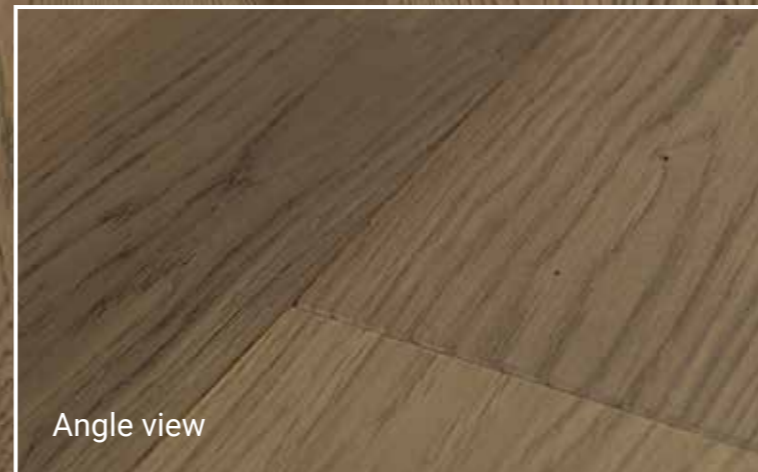

Tango Classic Oak Ginger
Дуб Имбирный

550182027 / 1200x164x14 mm

Colored

Brushed

4 Side bevel

least more most
Color variation

least more most
Knots

Sapwood

not applicable
due to surface
treatment and/or
staining

UNI Rustic

Angle view