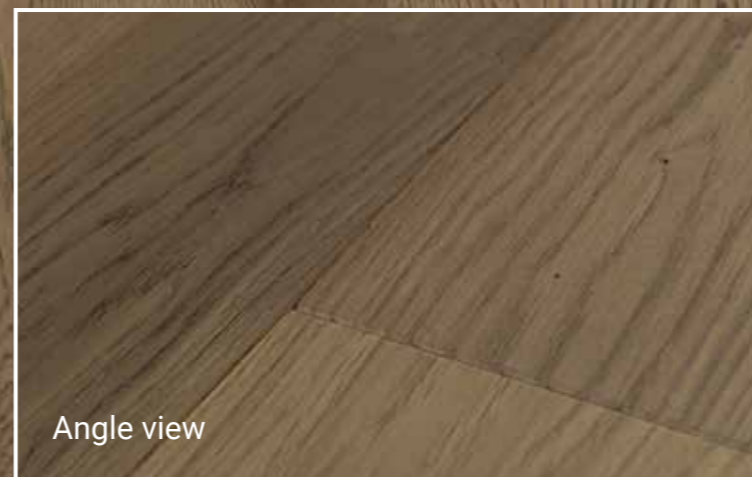

4 Side bevel

Color variation

Knots

**Sapwood**

not applicable  
due to surface  
treatment and/or  
staining

**UNI Rustic**

Angle view

Salsa Oak Copper  
Дуб Медный