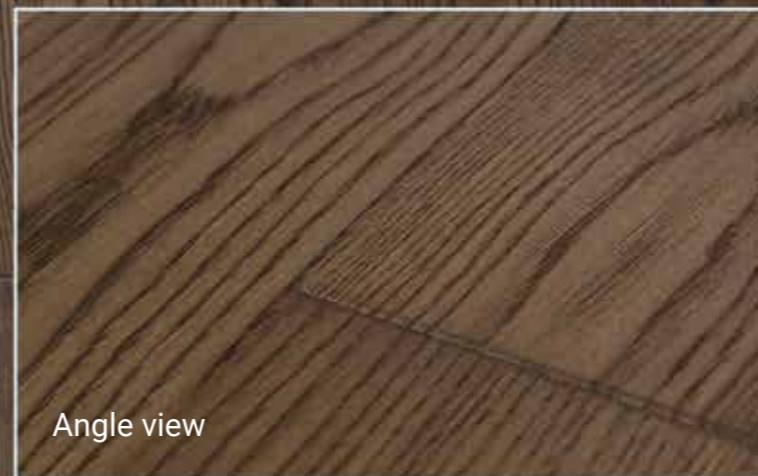

UNI Nature + UNI Rustic

Angle view

Colored

Brushed

Midi bevel

Color variation

Knots

Sapwood
not applicable
due to surface
treatment and/or
staining