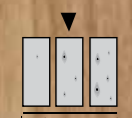

Knots

Sapwood
not applicable
due to surface
treatment and/or
staining

Robust