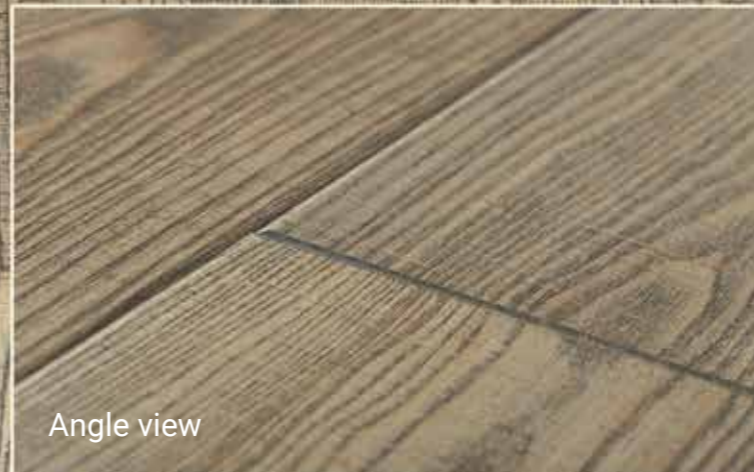

Tango Vintage Bordeaux Бордо

550129003 / 2215x164x14 mm

Brushed

4 Side bevel

Saw mark

Colored

Color variation

**Knots
&
Sapwood**

not applicable
due to surface
treatment and/or
staining

Ash

Wood grading does not
affect visual appearance
of this product, due to
chosen surface treatment.

Angle view