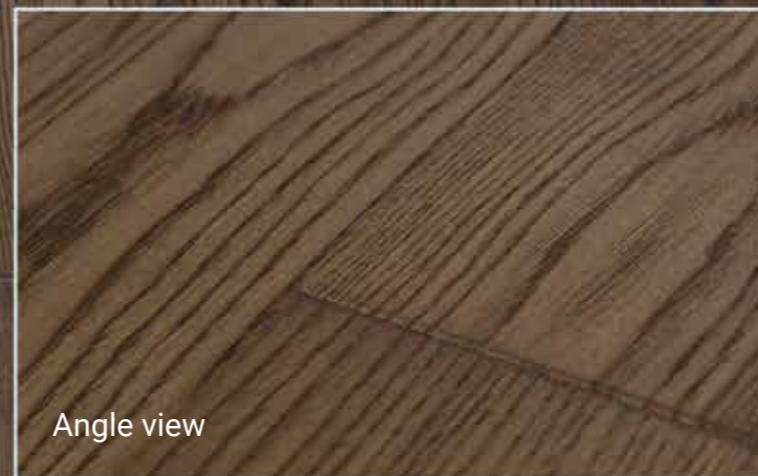

Brushed

4 Side bevel

Color variation

Knots

Sapwood

not applicable
due to surface
treatment and/or
staining

UNI Nature + UNI Rustic

Angle view