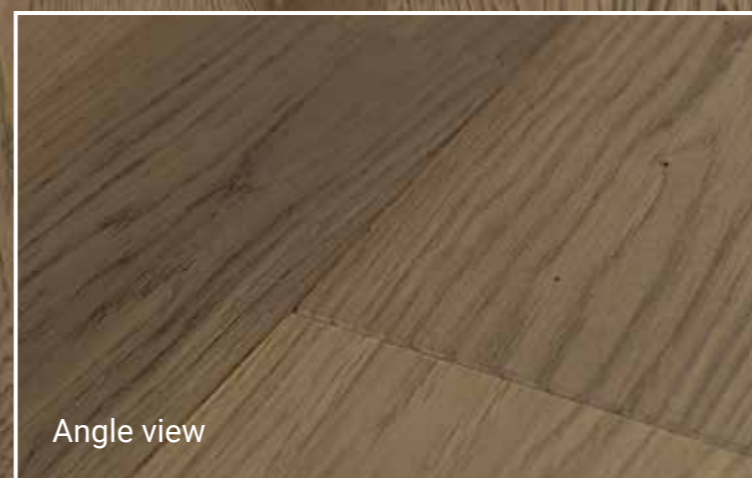

Tango Classic Oak Ginger
Дуб Имбирный

550182027 / 1200x164x14 mm

Colored

Brushed

4 Side bevel

Color variation

Knots

Sapwood

not applicable
due to surface
treatment and/or
staining

UNI Rustic

Angle view