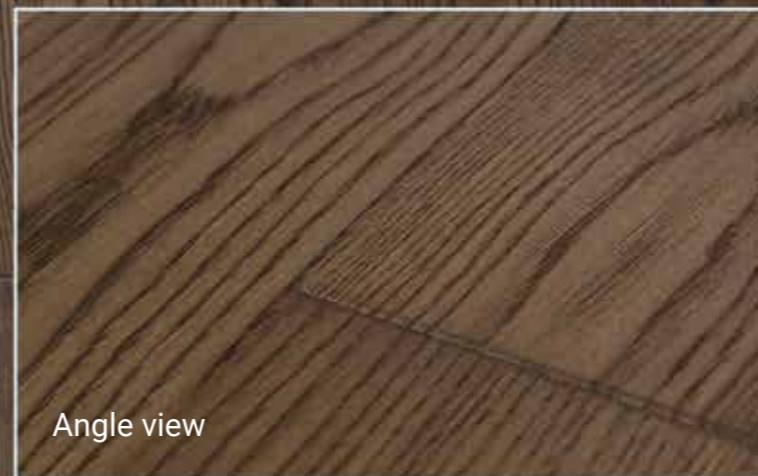

4 Side bevel

Color variation

Knots

Sapwood

not applicable
due to surface
treatment and/or
staining

UNI Nature + UNI Rustic

Angle view

Colored