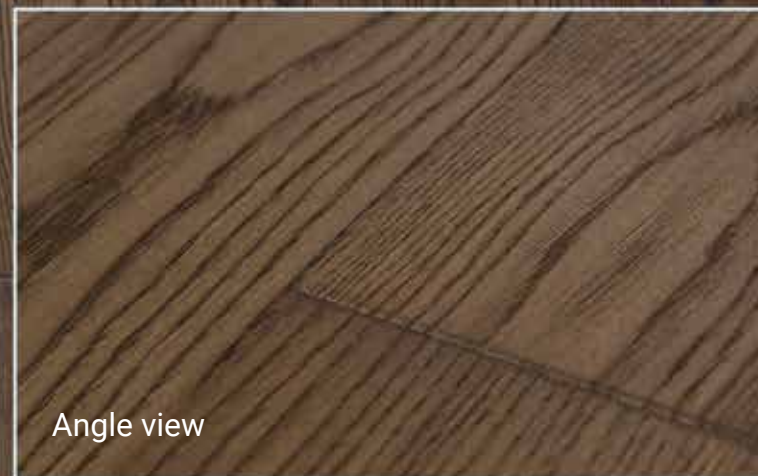

not applicable  
due to surface  
treatment and/or  
staining

UNI Nature + UNI Rustic

Angle view

Colored

Brushed

Midi bevel

Color variation

Knots