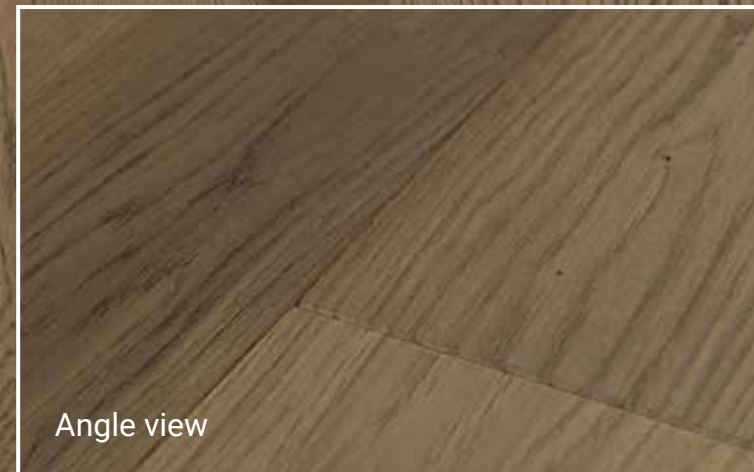

4 Side bevel

Color variation

Knots

**Sapwood**

not applicable  
due to surface  
treatment and/or  
staining

UNI Rustic

Angle view

Salsa Oak Copper  
Дуб Медный