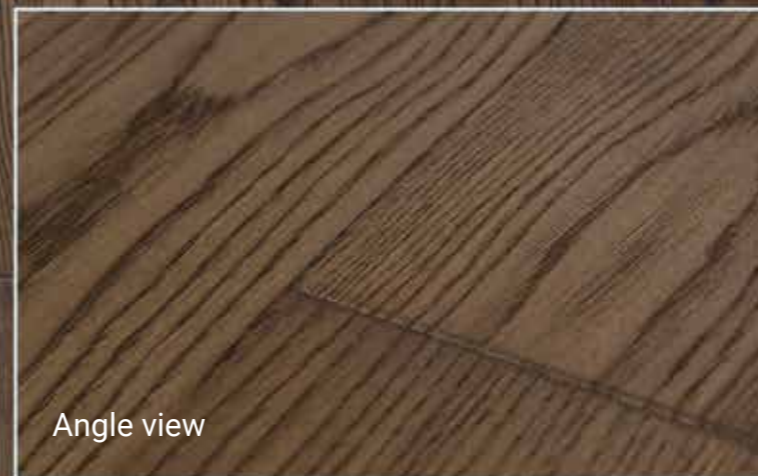

Colored

Brushed

4 Side bevel

Color variation

Knots

Sapwood

not applicable
due to surface
treatment and/or
staining

UNI Nature + UNI Rustic