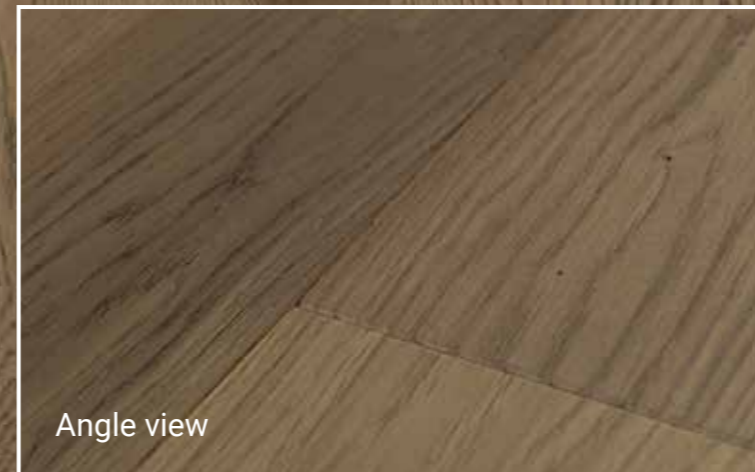

Tango Classic Oak Ginger
Дуб Имбирный

550182027 / 1200x164x14 mm

Colored

Brushed

4 Side bevel

Color variation

Knots

Sapwood

not applicable
due to surface
treatment and/or
staining

UNI Rustic

Angle view