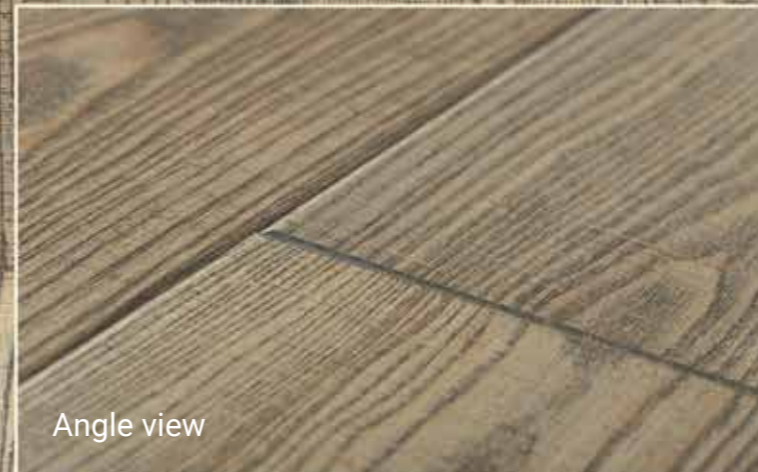

Tango Vintage Bordeaux Бордо

550129003 / 2215x164x14 mm

4 Side bevel

Saw mark

Colored

Color variation

**Knots
&
Sapwood**

not applicable
due to surface
treatment and/or
staining

Ash

Wood grading does not
affect visual appearance
of this product, due to
chosen surface treatment.

Angle view