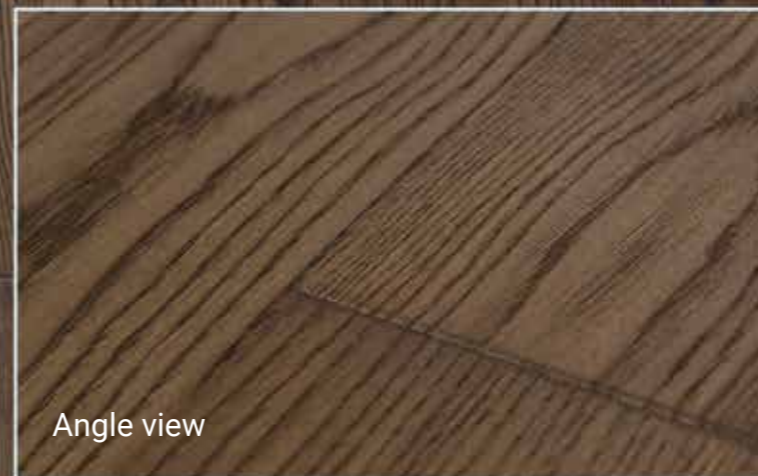

not applicable  
due to surface  
treatment and/or  
staining

UNI Nature + UNI Rustic

Angle view

Colored

Brushed

Midi bevel

Color variation

Knots