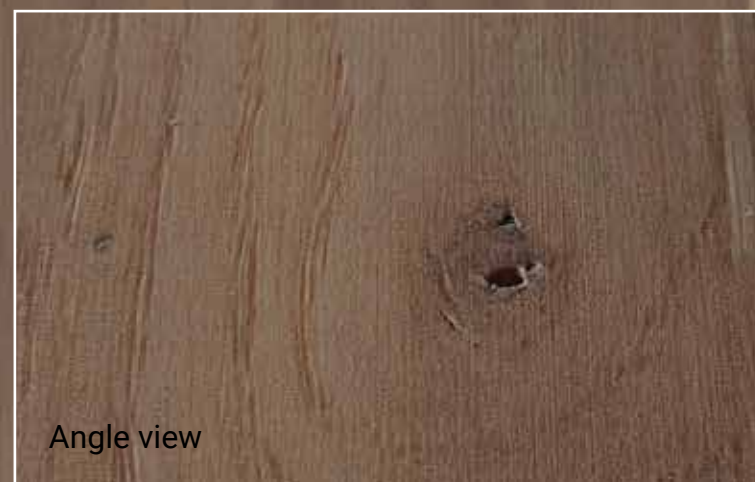

Samba Oak Graphite
Дуб Графит

550051065 / 1123x194x14 mm

Rustic