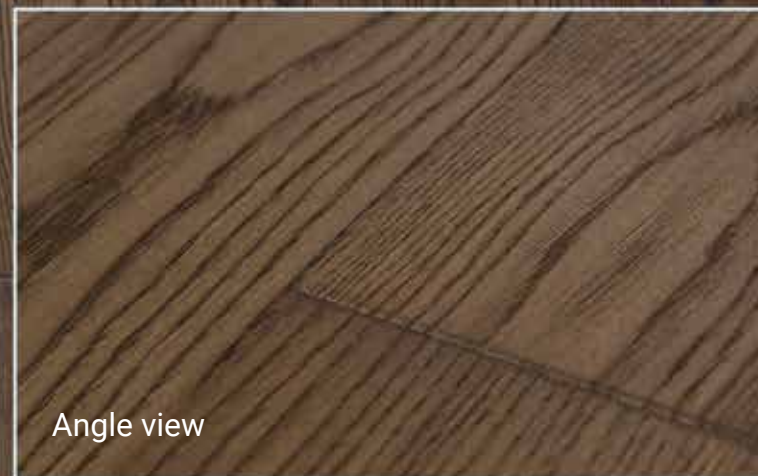

Sapwood

not applicable
due to surface
treatment and/or
staining

UNI Nature + UNI Rustic

Angle view

Colored

Brushed

Midi bevel

Color variation