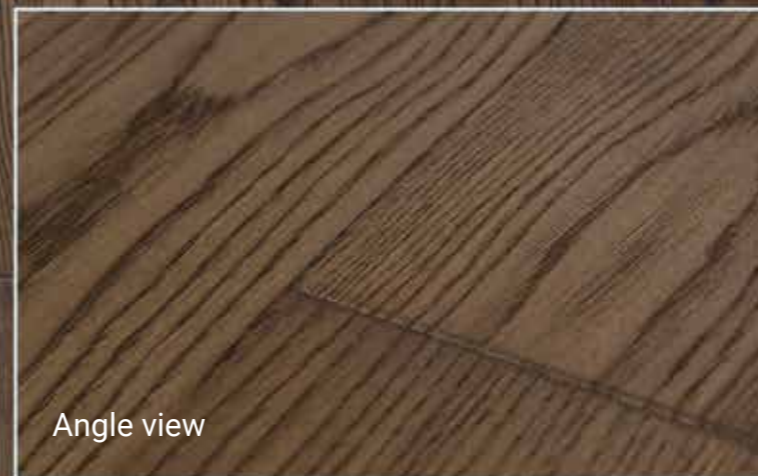

Sapwood

not applicable
due to surface
treatment and/or
staining

UNI Nature + UNI Rustic

Angle view

Colored

Brushed

Midi bevel

Color variation