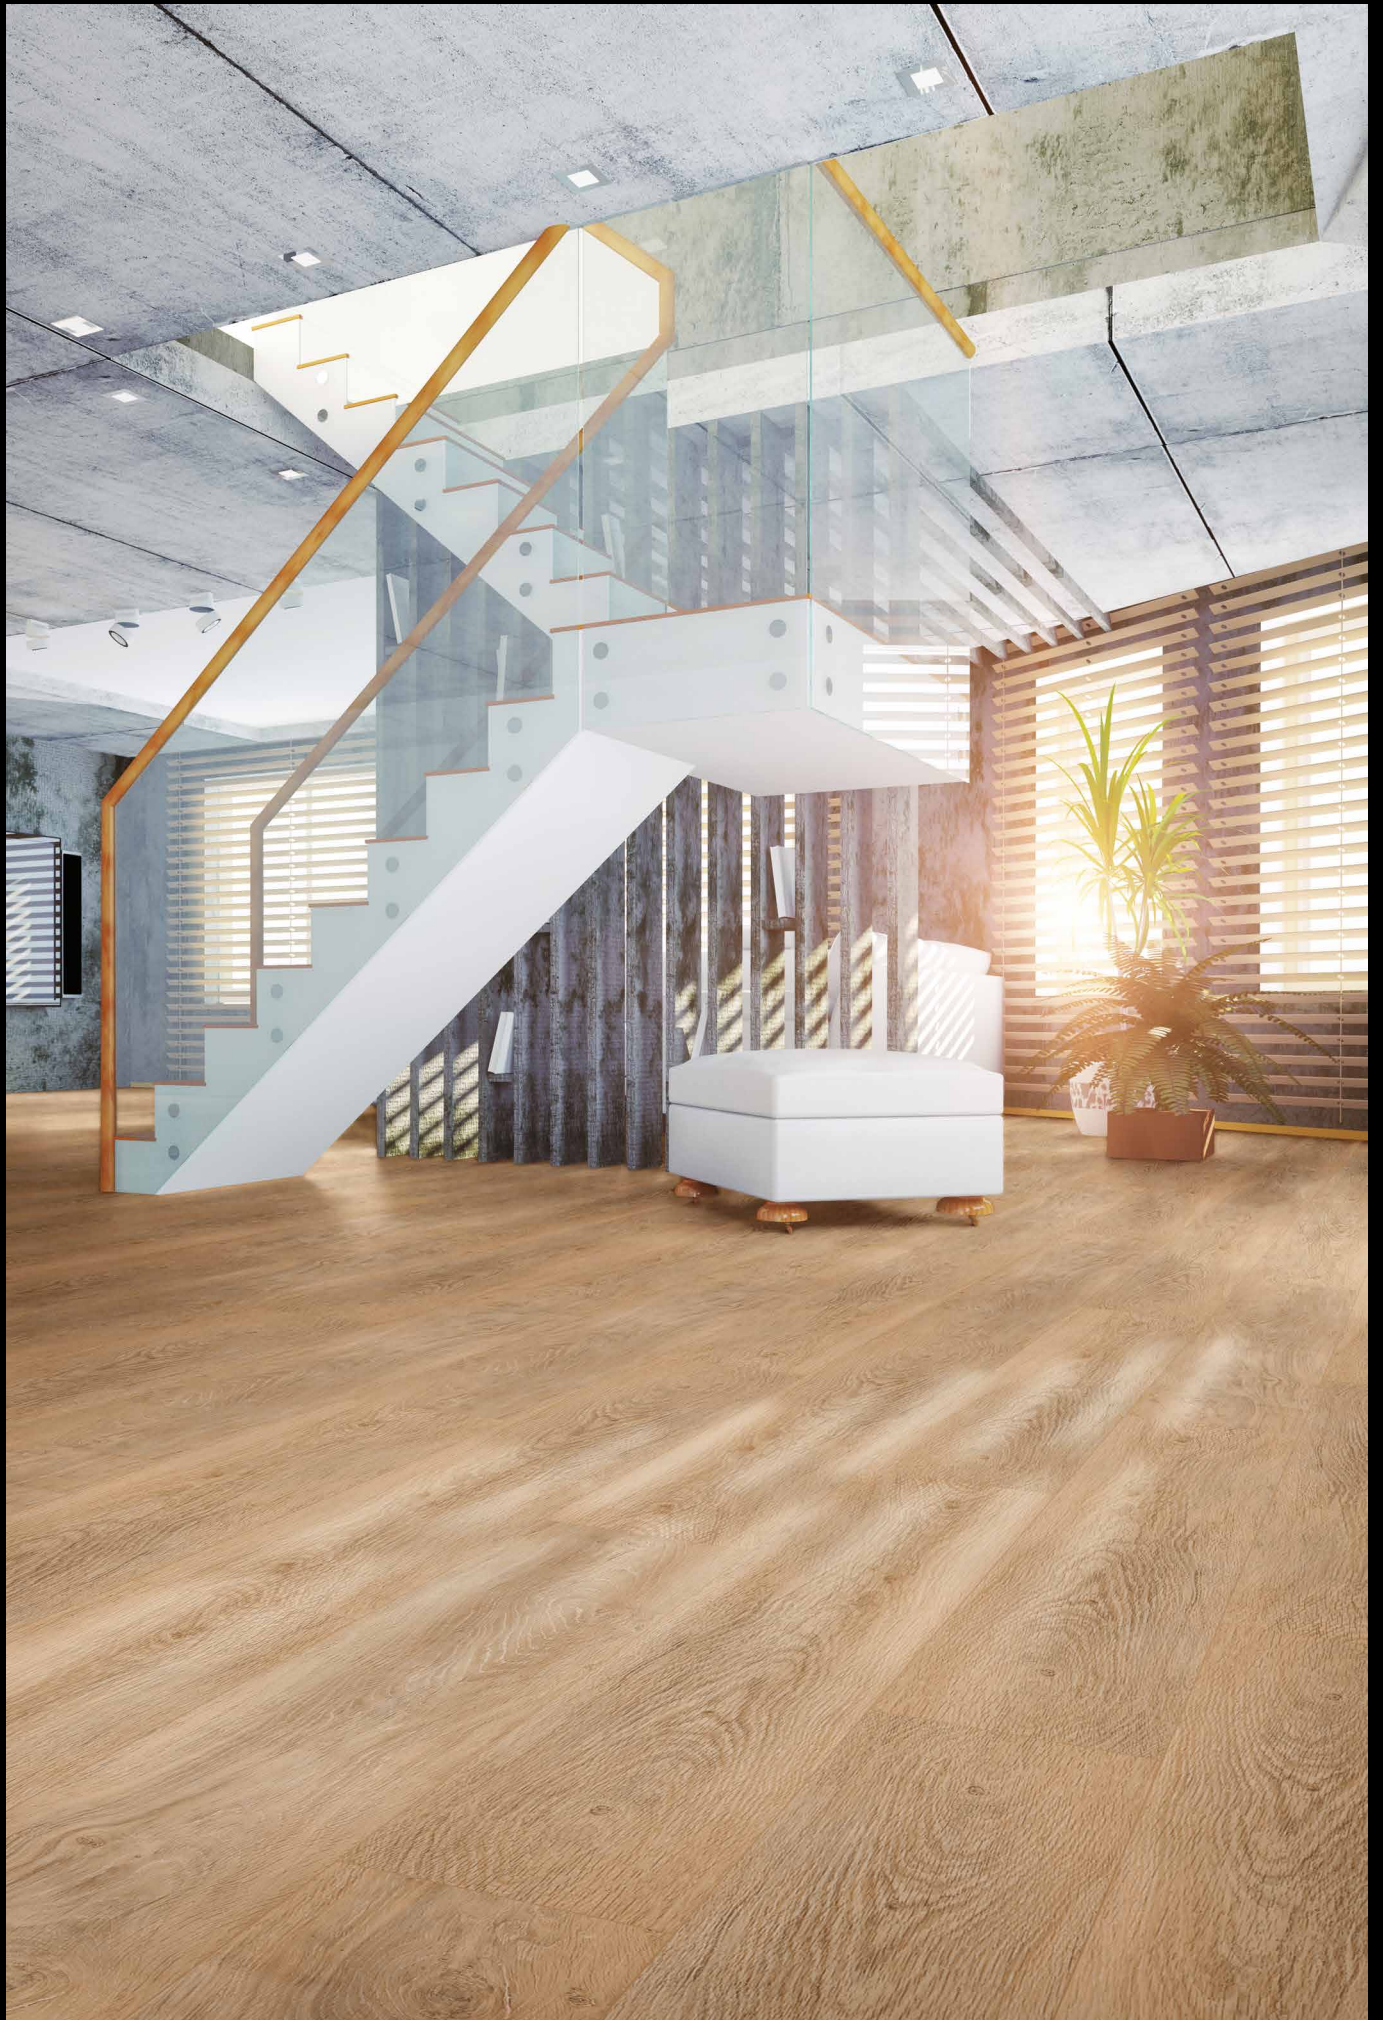

DARIN

JODY

SILVA

PAOLO

GABRIEL

WILLIAM

STEVE

The image features a close-up, high-resolution view of a wood grain. The wood has a rich, warm brown color with prominent, slightly wavy vertical grain patterns. The texture is detailed, showing the natural variations in wood color and grain. In the upper-left quadrant, there is a white, irregularly shaped box with a thin white border. Inside this box, the word "PAOLO" is written in a clean, white, sans-serif font, centered horizontally and vertically within the box's area.

PAOLO

MICHAEL

ROGER

MARIO

SILVA

The image features a dark, monochromatic wood grain texture. The grain runs diagonally from the top-left to the bottom-right. In the upper-left quadrant, there is a white outline of the state of Indiana. Inside this outline, the word "WILLIAM" is written in a white, serif, all-caps font.

WILLIAM

A close-up photograph of a wood surface showing a dense, diagonal grain pattern. The wood has a rich, warm brown color with subtle variations in tone and texture, including some small knots and imperfections. A white rectangular box with a slightly irregular bottom edge is overlaid on the upper left portion of the image.