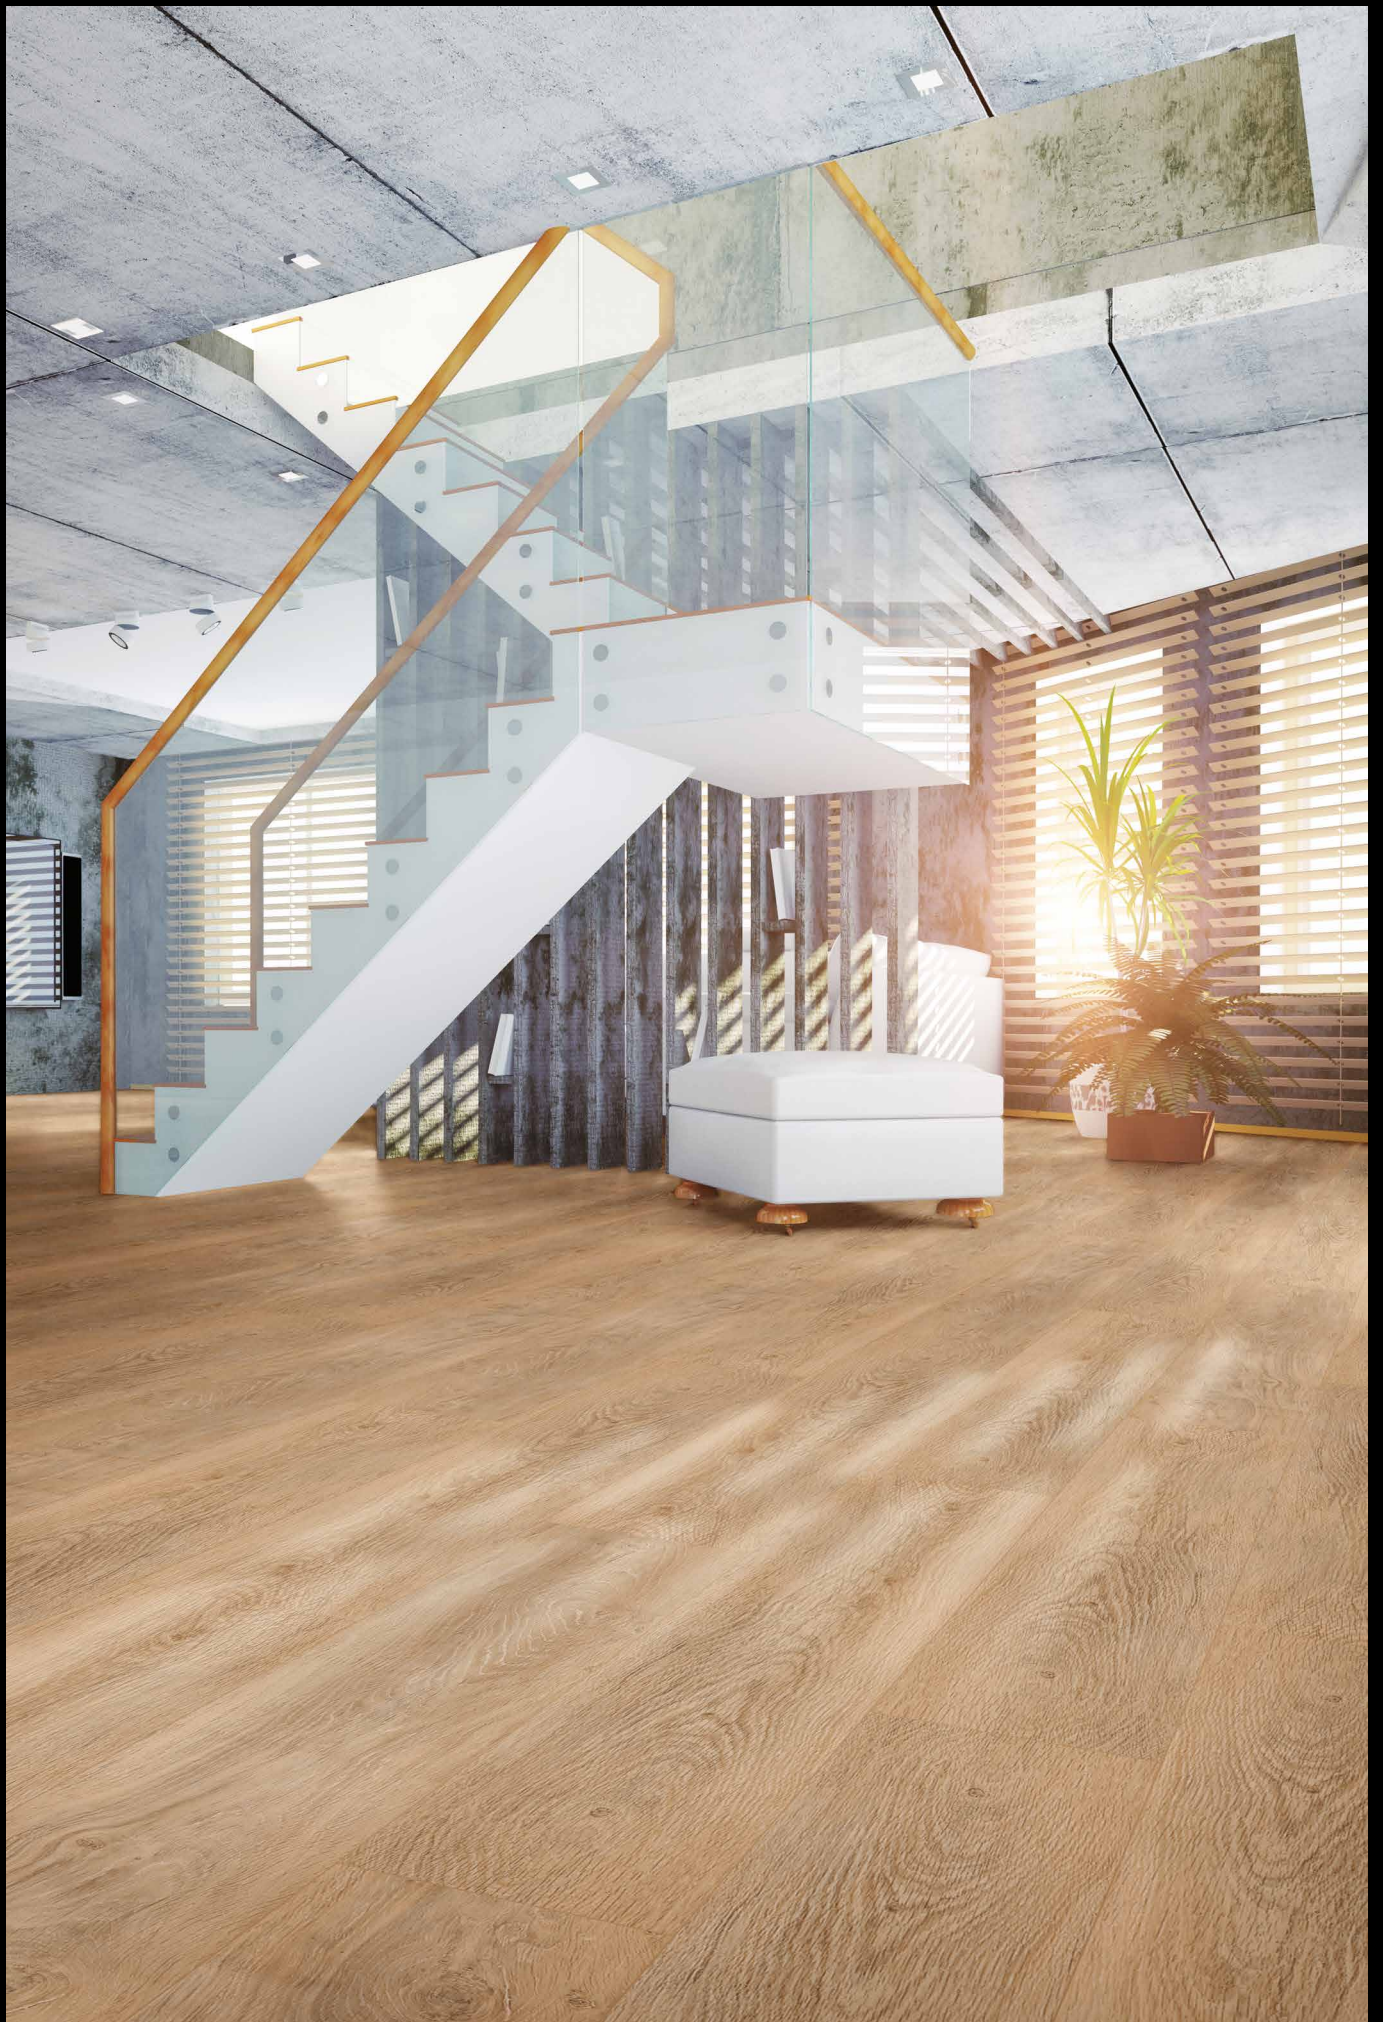

PAOLO

MICHAEL

ROGER

MARIO

The image features a dark, monochromatic wood grain texture. The grain is oriented diagonally from the top-left to the bottom-right. In the upper-left quadrant, there is a white outline of the state of Indiana. Inside this outline, the word "WILLIAM" is written in a white, serif, all-caps font.

WILLIAM

A close-up photograph of a wood surface showing a dense, diagonal grain pattern. The wood has a rich, warm brown color with subtle variations in tone and texture, including some small knots and imperfections. A white rectangular box with a slightly irregular bottom edge is overlaid on the upper left portion of the image.