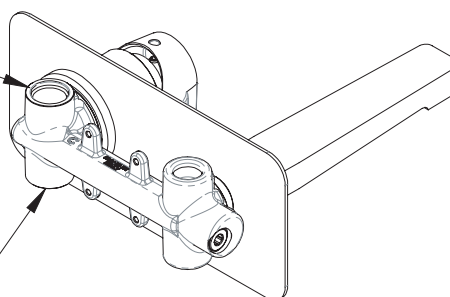

Miscelatore monocomando lavabo da incasso con piastra orizzontale in ottone cromato, bocca 18 cm.

Built-in basin single-lever mixer with horizontal wall flange in chrome plated brass, cm 18 spout.

SCHEDA TECNICA - TECHNICAL FEATURES

ACQUA FREDDA
COLD WATER
G1/2

ACQUA CALDA
HOT WATER
G1/2

CARATTERISTICHE - FEATURES

Disponibile in Finitura
Available in Finishing

Perfect Tune
Perfect Tune

COMPONENTI - COMPONENTS

Cartuccia R52
Cartridge R52