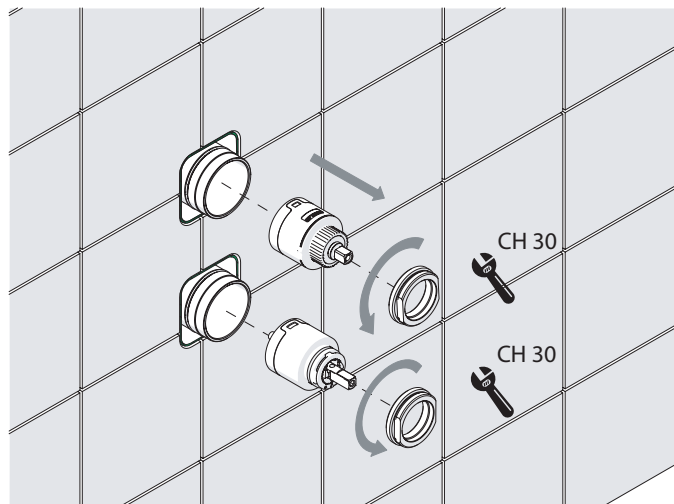

TEST

TEST PER I TUBI
DOPO LA CARTUCCIA MISCELATRICE
TEST FOR THE PIPES
AFTER MIXER CARTRIDGE

ATTENZIONE!
Secondo la norma europea EN817, in caso
di test per i tubi dopo la cartuccia, la pressione
deve essere a 4 bar per 1 minuto e la cartuccia
in posizione "aperta"

ATTENTION!
As per european rule EN 817, in case of test for the pipes after
cartridge, the pressure must be within 4 bar for 1 minute,
and the cartridge in "open position"

USCITA CHIUSA
CLOSE OUTLET

5

APERTA
OPEN

6

MAX

7

8

NOBILI S

WE81103

www.nobili.it

PRIMA DI INIZIARE / BEFORE STARTING

PULIZIA / CLEANING

IISTRWE81103#---STD

REV0.08/2020