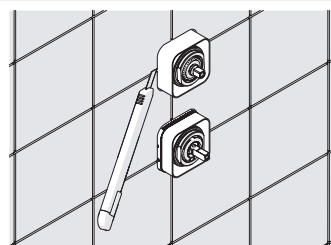

ATTENTION!  
As per european rule EN 817, in case of test for the pipes after  
cartridge, the pressure must be within 4 bar for 1 minute,  
and the cartridge in "open position"

USCITA CHIUSA  
CLOSE OUTLET

5

APERTA  
OPEN

6

MAX

7

8

NOBILI S

WE81103