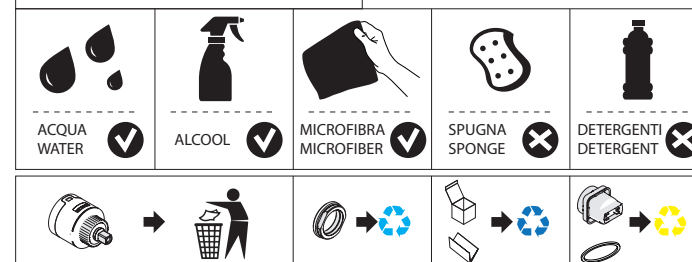

PULIZIA / CLEANING