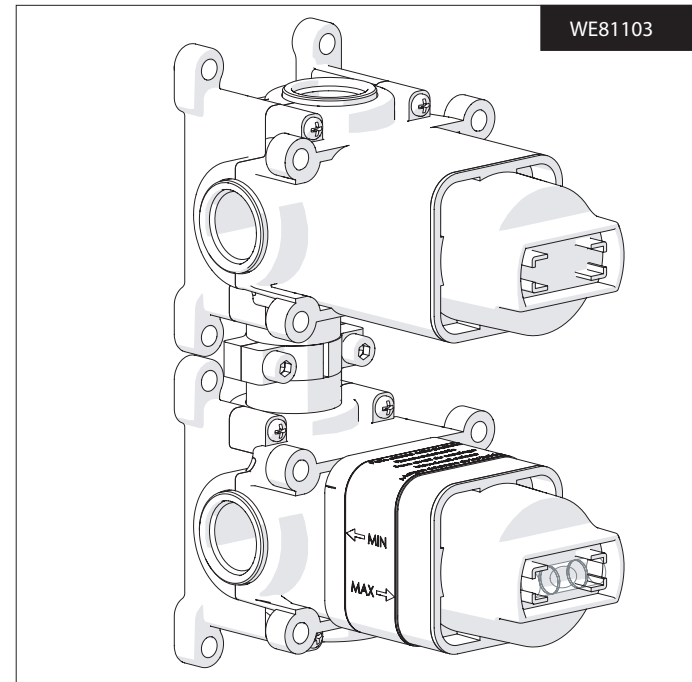

ATTENTION!  
As per european rule EN 817, in case of test for the pipes after  
cartridge, the pressure must be within 4 bar for 1 minute,  
and the cartridge in "open position"

USCITA CHIUSA  
CLOSE OUTLET

5

APERTA  
OPEN

6

MAX

7

8

NOBILI S

WE81103