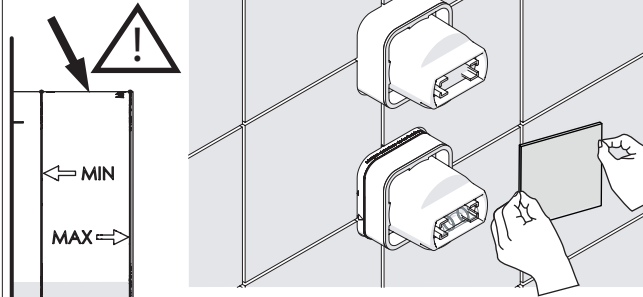

TEST

TEST PER I TUBI
DOPO LA CARTUCCIA MISCELATRICE
TEST FOR THE PIPES
AFTER MIXER CARTRIDGE

ATTENZIONE!
Secondo la norma europea EN817, in caso
di test per i tubi dopo la cartuccia, la pressione
deve essere a 4 bar per 1 minuto e la cartuccia
in posizione "aperta"

ATTENTION!
As per european rule EN 817, in case of test for the pipes after
cartridge, the pressure must be within 4 bar for 1 minute,
and the cartridge in "open position"

USCITA CHIUSA
CLOSE OUTLET

5

APERTA
OPEN

6

MAX

7

8

NOBILI S

WE81103

www.nobili.it

PRIMA DI INIZIARE / BEFORE STARTING

PULIZIA / CLEANING

IISTRWE81103#---STD

REV0.08/2020