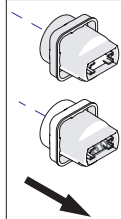

TEST

TEST PER I TUBI
DOPO LA CARTUCCIA MISCELATRICE
TEST FOR THE PIPES
AFTER MIXER CARTRIDGE

ATTENZIONE!
Secondo la norma europea EN817, in caso
di test per i tubi dopo la cartuccia, la pressione
deve essere a 4 bar per 1 minuto e la cartuccia
in posizione "aperta"

ATTENTION!
As per european rule EN 817, in case of test for the pipes after
cartridge, the pressure must be within 4 bar for 1 minute,
and the cartridge in "open position"

USCITA CHIUSA
CLOSE OUTLET

5

APERTA
OPEN

6

MAX

7

8

NOBILI S

WE81103

www.nobili.it

PRIMA DI INIZIARE / BEFORE STARTING

PULIZIA / CLEANING

IISTRWE81103#---STD

REV0.08/2020