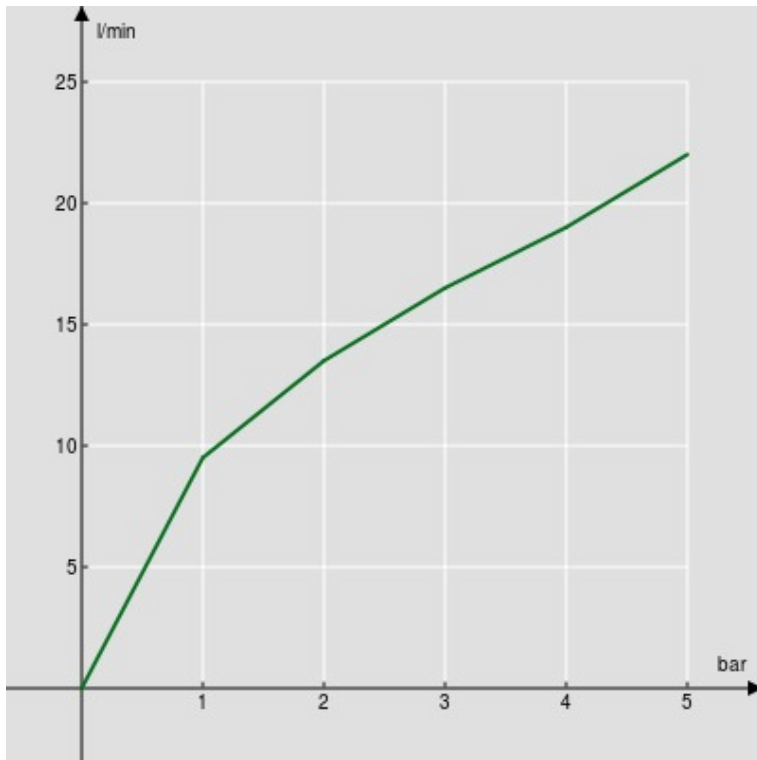

SPECIFICATIONS

Shower set with water connection

Diamond smoke PVD

1/2" water connection

Fixed hand shower support

Single jet hand shower and 150 cm hose

Packaging: 24 x 25 x 8 cm / 0,0048 m³ / 0,8 kg

FLOW RATE DIAGRAM: HOT/COLD WATER