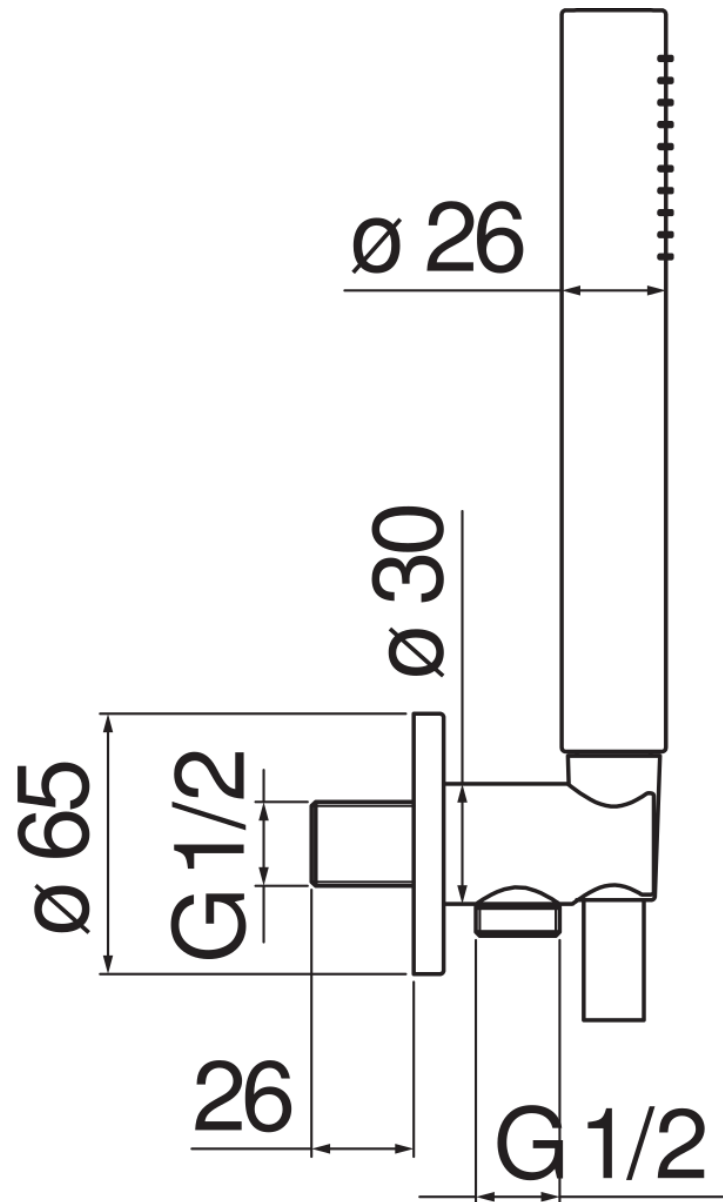

SPECIFICATIONS

Shower set with water connection

Diamond smoke PVD

1/2" water connection

Fixed hand shower support

Single jet hand shower and 150 cm hose

Packaging: 24 x 25 x 8 cm / 0,0048 m³ / 0,8 kg

FLOW RATE DIAGRAM: HOT/COLD WATER