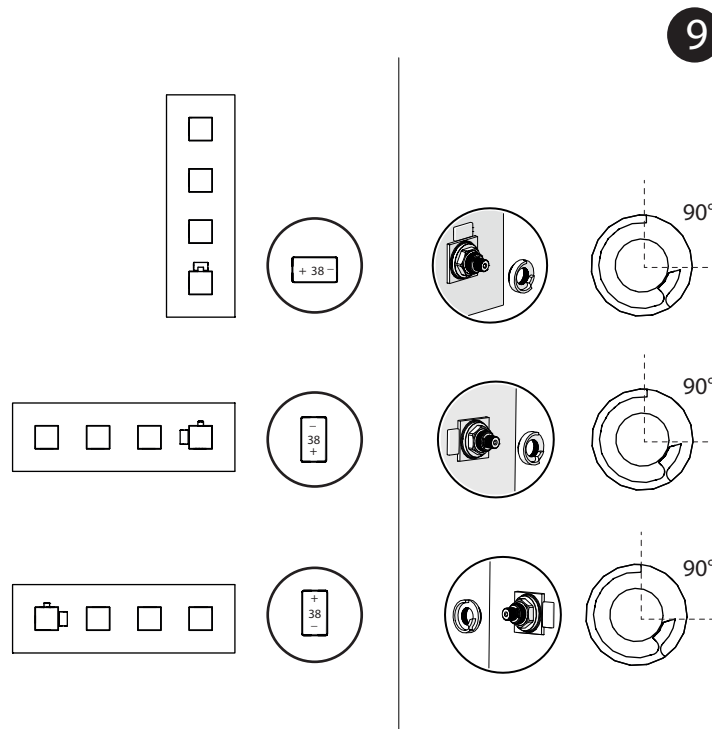

IISTR00104/Q#---STD

NOBILIS®
The Best Technology for Water

WE00104/Q

MI102104

CB00104

SF00104

RY00104

TW00104

www.grupponobili.it

REV02.08/2016