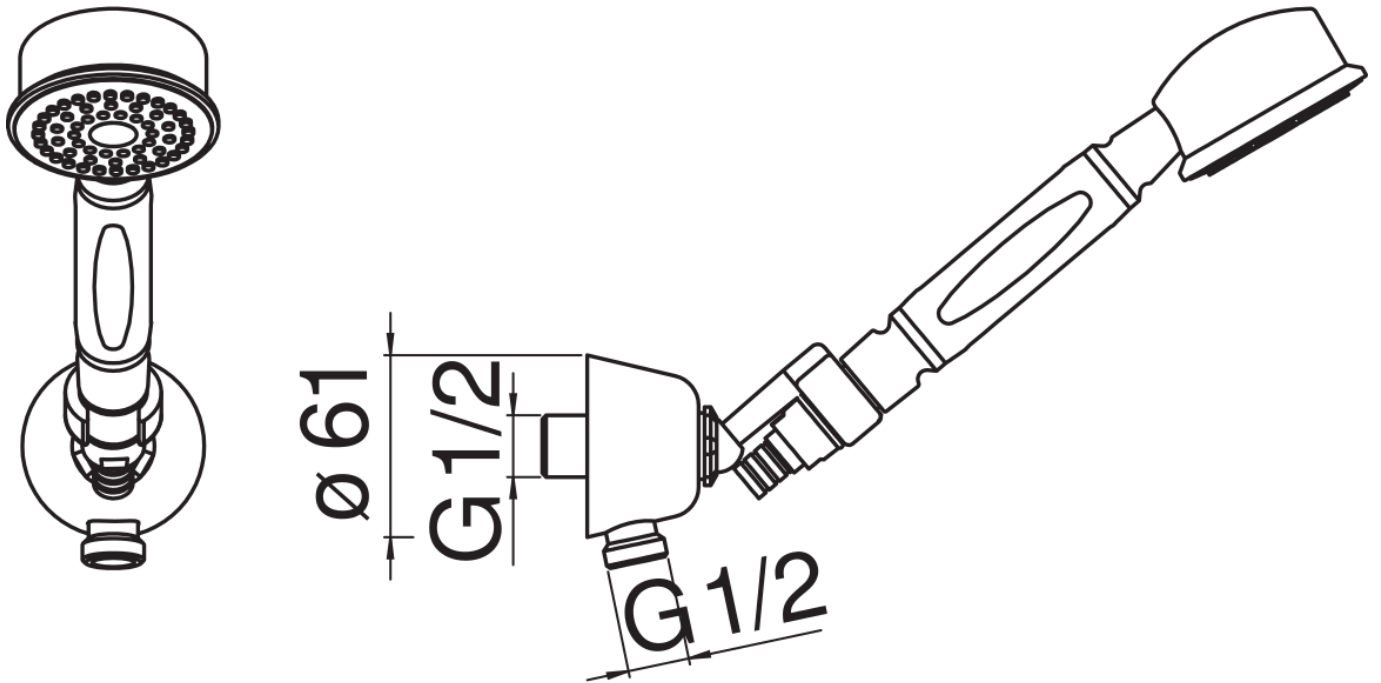

SPECIFICATIONS

Shower set with water connection

Diamond smoke PVD

1/2" water connection

Adjustable hand shower support

Single jet hand shower and 150 cm hose

Packaging: 24 x 25 x 8 cm / 0,0048 m³ / 1,5 kg

FLOW RATE DIAGRAM: HOT/COLD WATER