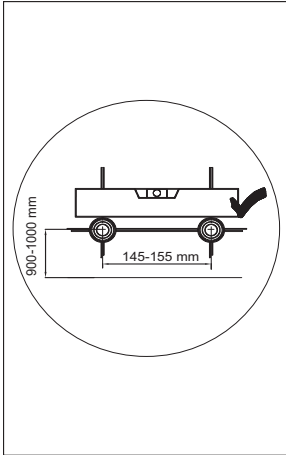

Installation / Montage / Монтаж

A18801 Thermo, A19901 Thermo

Guarantee is valid only when installed by qualified plumber!

Garantie nur bei Montage durch einen Fachinstallateur!

Установка смесителя должна осуществляться квалифицированным сантехником!

Please note! In thermostatic mixers hot water supply is on the left and cold water supply is on the right!
Bitte beachten Sie bei der Installation von Armaturen mit Thermostat, daß der Warmwasseranschluss links und der Kaltwasseranschluss rechts an der Armatur angeschlossen werden muss! Bei Nichtbeachtung funktioniert der Thermostat nicht.

Внимание! Для термостатических смесителей подключение горячей воды только слева, холодной воды только справа!