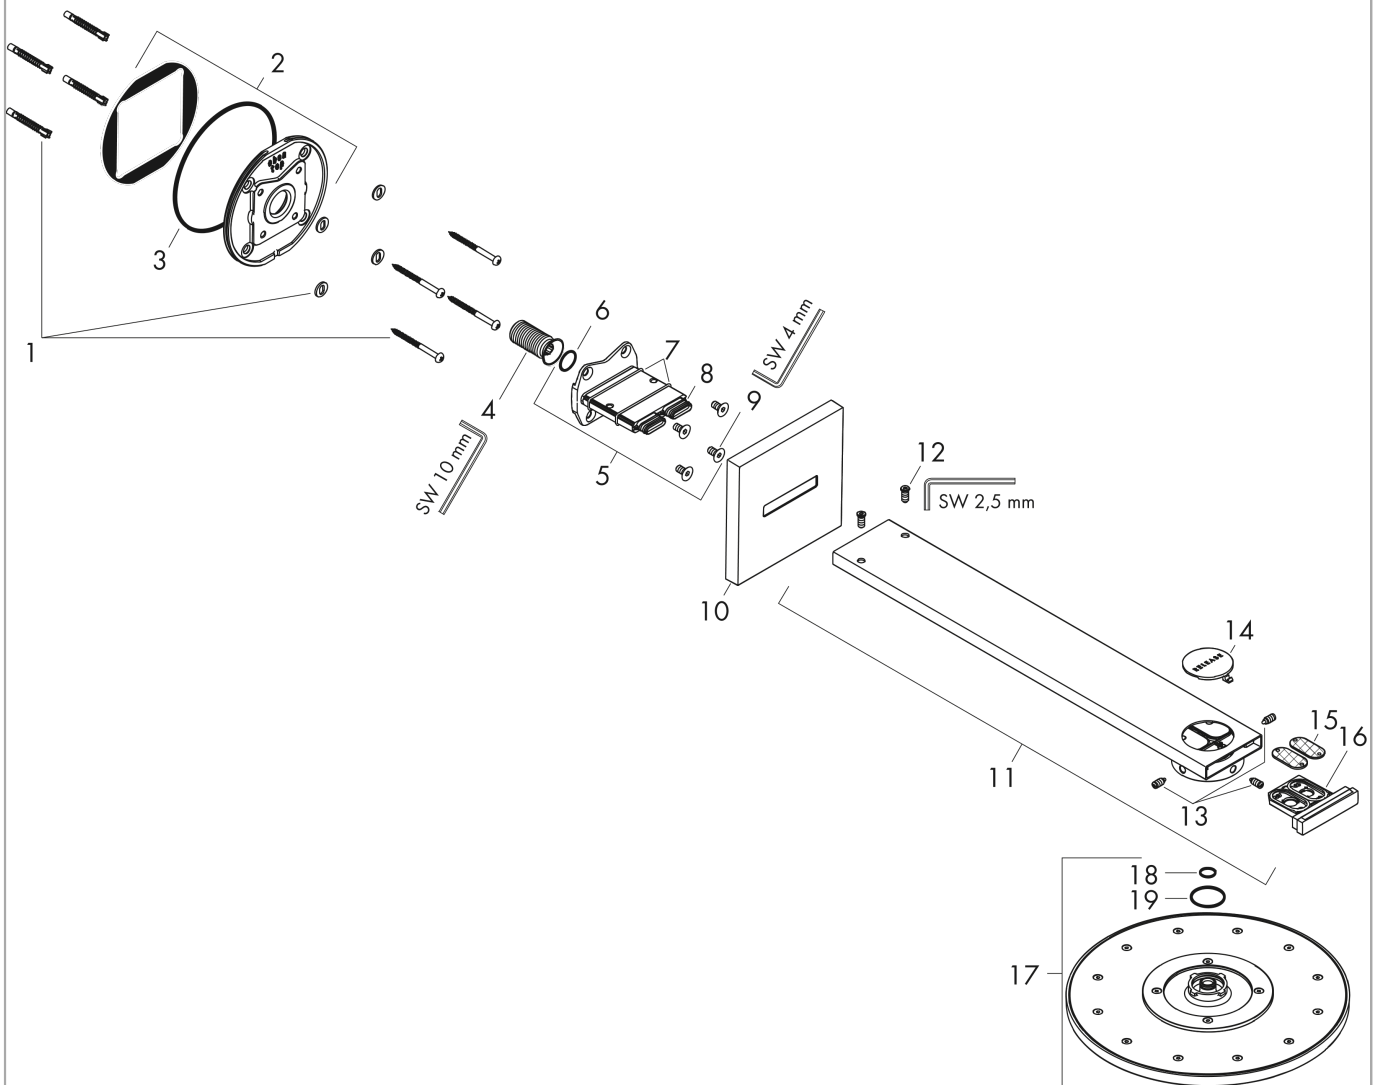

AXOR ShowerSolutions
Overhead shower 300 1jet with shower arm
Finish: **Matt Black** Article Number: **35300670**

Exploded Drawing

Year of production: >03/19

AXOR ShowerSolutions
Overhead shower 300 1jet with shower arm
Finish: **Matt Black** Article Number: **35300670**

Spare part list

Year of production: >03/19

Pos.		Article Number	PC	PU
1	mounting set	96179000	4	1
2	wall flange	93455000	12	1
3	O-ring 120x2,5	93399000	2	1
4	connecting thread G½	93419000	11	1
5	adapter for overhead shower	93456000	16	1
6	O-ring 17x1,5	98137000	1	1
7	O-Ring 30x2	98186000	1	1
8	O-ring 15x1,5	92118000	1	1
9	screw	93431000	3	1
10	escutcheon	93400000	13	1
11	shower arm	93404000	21	1
12	screw	92137000	2	1
13	set of screws	93454000	11	1
14	press switch	93401000	6	1
15	filter	93402000	4	1
16	service unit	93403000	13	1
17	head shower	93451000	23	1
18	O-ring 11x2	98127000	1	1
19	O-Ring 28x2	98194000	1	1