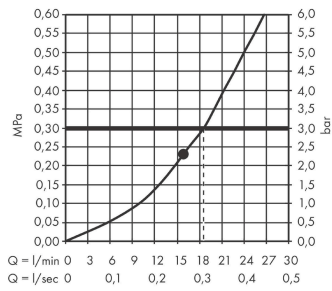

AXOR ShowerSolutions
Overhead shower 300 1jet with shower arm
Finish: **Matt Black** Article Number: **35300670**

Flowchart

The consumption was measured in combination with the appropriate fittings (thermostat/mixer/
in-wall valve) to reflect actual application in practice.