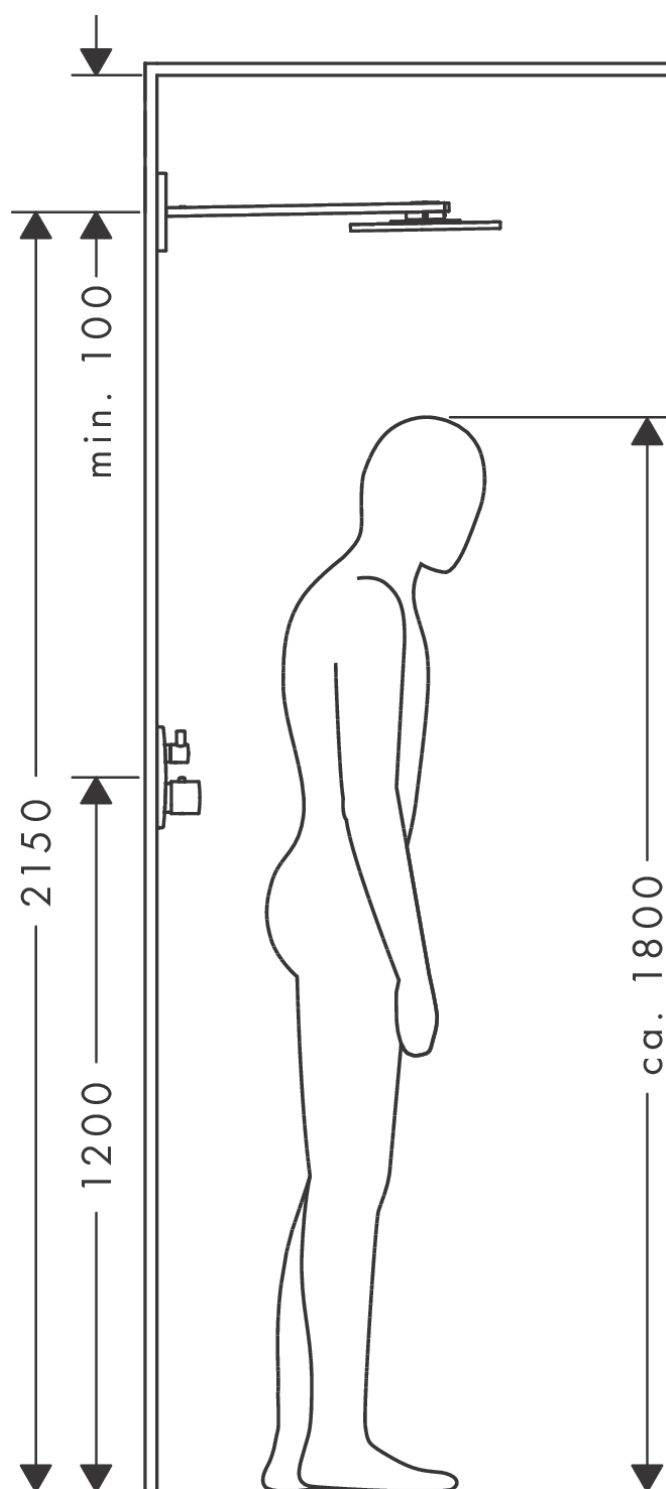

AXOR ShowerSolutions
Overhead shower 300 1jet with shower arm
Finish: **Matt Black** Article Number: **35300670**

Installation examples