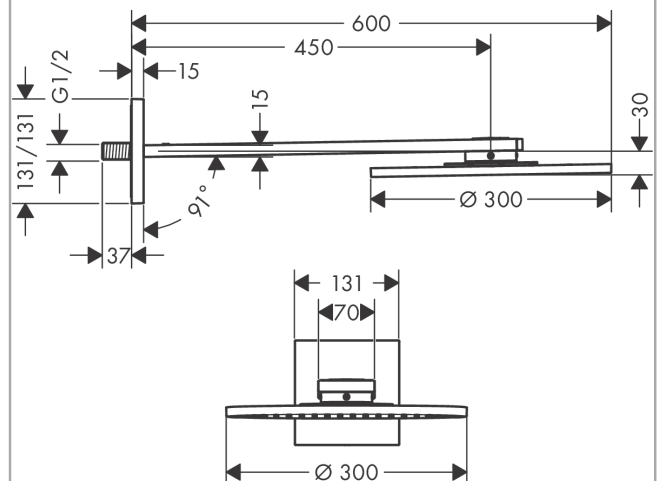

AXOR ShowerSolutions

Overhead shower 300 1jet with shower arm

Finish: **Matt Black** Article Number: **35300670**

product features

- consists of: overhead shower, shower arm
- shower head size: 300 mm
- spray type: PowderRain
- dynamic spray nozzles move out while using
- material spray disc: metal
- shower arm length 450 mm
- maximum flow rate at 3 bar: 17,6 l/min
- flow rate PowderRain spray (at 3 bar): 17,6 l/min
- function from: 14,3 l/min
- minimum flow pressure: 1,9 bar
- overhead shower removable for cleaning
- ServiceCard with sieve can be removed without tools for cleaning purpose
- installation: wall
- connection thread G ½
- connection dimension: DN15
- suitable for continuous flow water heaters
- pressure: low

Technology

Design awards

reddot winner 2020

reddot winner 2021

Product image

Scale drawing