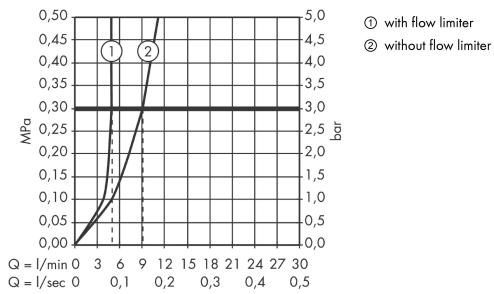

AXOR Citterio E

Single lever basin mixer for concealed installation wall-mounted with pin handle, spout 221 mm and escutcheons

Finish: **Matt Black** Article Number: **36106670**

Flowchart