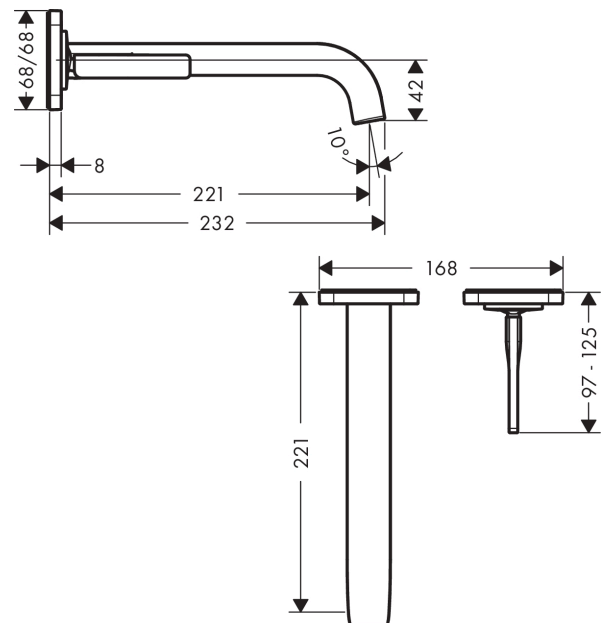

AXOR Citterio E

Single lever basin mixer for concealed installation wall-mounted with pin handle, spout 221 mm and escutcheons

Finish: **Matt Black** Article Number: **36106670**

product features

- consists of: single lever basin mixer for concealed installation wall-mounted, waste set
- projection: 221 mm
- handle variant: pin handle
- spray type: laminar spray
- maximum flow rate at 3 bar: 5 l/min
- ceramic cartridge
- suitable for continuous flow water heaters
- non-closing waste set
- connection type: basic set
- handle can be positioned on the right or left, depending on the basic set installation
- EU taxonomy: max. 6 l/min - Substantial Contribution (SC) possible

Technology

Product image

Scale drawing

AXOR Citterio E

Single lever basin mixer for concealed installation wall-mounted with pin handle, spout 221 mm and escutcheons

Finish: **Matt Black** Article Number: **36106670**

Flowchart

AXOR Citterio E

Single lever basin mixer for concealed installation wall-mounted with pin handle, spout 221 mm and escutcheons

Finish: **Matt Black**

Article Number: **36106670**

Installation examples