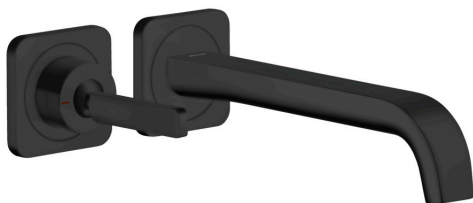

AXOR Citterio E

Single lever basin mixer for concealed installation wall-mounted with pin handle, spout 221 mm and escutcheons

Finish: **Matt Black** Article Number: **36106670**

product features

- consists of: single lever basin mixer for concealed installation wall-mounted, waste set
- projection: 221 mm
- handle variant: pin handle
- spray type: laminar spray
- maximum flow rate at 3 bar: 5 l/min
- ceramic cartridge
- suitable for continuous flow water heaters
- non-closing waste set
- connection type: basic set
- handle can be positioned on the right or left, depending on the basic set installation
- EU taxonomy: max. 6 l/min - Substantial Contribution (SC) possible

Technology

Product image

Scale drawing

AXOR Citterio E

Single lever basin mixer for concealed installation wall-mounted with pin handle, spout 221 mm and escutcheons

Finish: **Matt Black** Article Number: **36106670**

Flowchart

AXOR Citterio E

Single lever basin mixer for concealed installation wall-mounted with pin handle, spout 221 mm and escutcheons

Finish: **Matt Black**

Article Number: **36106670**

Installation examples