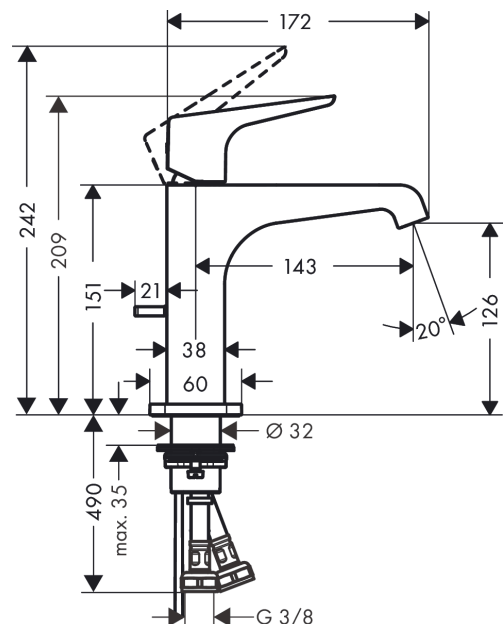

AXOR Citterio E

Single lever basin mixer 130 with lever handle and pop-up waste set

Finish: **Matt Black** Article Number: **36110670**

product features

- consists of: single lever basin mixer, waste set
- ComfortZone 130
- projection: 143 mm
- spout height: 126 mm
- handle variant: lever handle
- spray type: laminar spray
- maximum flow rate at 3 bar: 5 l/min
- ceramic cartridge
- temperature limitation adjustable
- suitable for continuous flow water heaters
- pop-up waste set G 1¼
- connection type: G ¾ connections
- connection dimension: DN15
- EU taxonomy: max. 6 l/min - Substantial Contribution (SC) possible

Technology

Product image

Scale drawing

AXOR Citterio E
Single lever basin mixer 130 with lever handle and pop-up waste set
 Finish: **Matt Black** Article Number: **36110670**

Flowchart