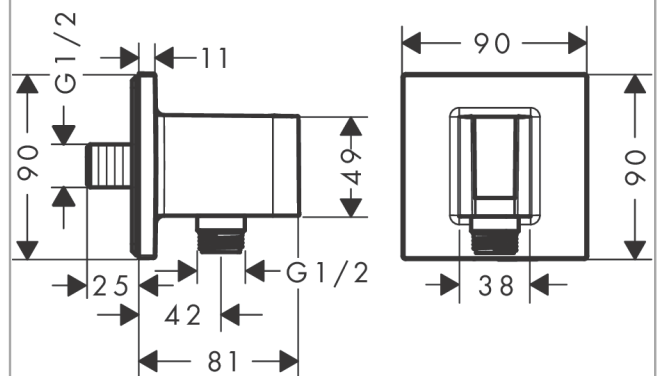

AXOR ShowerSolutions

Porter unit square

Finish: **Matt Black** Article Number: **36734670**

product features

- integrated support function
- metal housing with internal water supply made of plastic
- non-return valve
- connection type: G ½
- for shower hoses with a conical nut

Product image

Scale drawing

AXOR ShowerSolutions

Porter unit square

Finish: **Matt Black** Article Number: **36734670**

Exploded Drawing

Year of production: >07/22