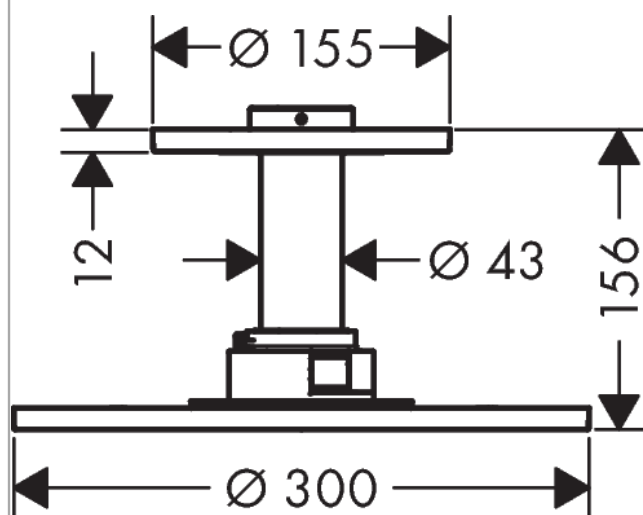

AXOR ShowerSolutions
Overhead shower 300 1jet with ceiling connection
 Finish: **Matt Black** Article Number: **35301670**

product features

- consists of: overhead shower, ceiling connector
- shower head size: 300 mm
- spray type: PowderRain
- dynamic spray nozzles move out while using
- material spray disc: metal
- brass ceiling connector
- ceiling connection length: 100 mm
- maximum flow rate at 3 bar: 19 l/min
- flow rate PowderRain spray (at 3 bar): 19 l/min
- minimum flow pressure: 1,8 bar
- overhead shower removable for cleaning
- ServiceCard with sieve can be removed without tools for cleaning purpose
- installation: ceiling
- connection dimension: DN15
- connection type: basic set
- suitable for continuous flow water heaters
- pressure: low

Technology

Design awards

reddot winner 2020

reddot winner 2021

Product image

Scale drawing

AXOR ShowerSolutions
Overhead shower 300 1jet with ceiling connection
Finish: **Matt Black** Article Number: **35301670**

Flowchart

The consumption was measured in combination with the appropriate fittings (thermostat/mixer/
in-wall valve) to reflect actual application in practice.