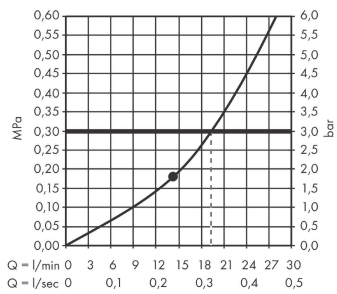

AXOR ShowerSolutions
Overhead shower 300 1jet with ceiling connection
 Finish: **Matt Black** Article Number: **35301670**

product features

- consists of: overhead shower, ceiling connector
- shower head size: 300 mm
- spray type: PowderRain
- dynamic spray nozzles move out while using
- material spray disc: metal
- brass ceiling connector
- ceiling connection length: 100 mm
- maximum flow rate at 3 bar: 19 l/min
- flow rate PowderRain spray (at 3 bar): 19 l/min
- minimum flow pressure: 1,8 bar
- overhead shower removable for cleaning
- ServiceCard with sieve can be removed without tools for cleaning purpose
- installation: ceiling
- connection dimension: DN15
- connection type: basic set
- suitable for continuous flow water heaters
- pressure: low

Technology

Design awards

reddot winner 2020

reddot winner 2021

Product image

Scale drawing

AXOR ShowerSolutions
Overhead shower 300 1jet with ceiling connection
Finish: **Matt Black** Article Number: **35301670**

Flowchart

The consumption was measured in combination with the appropriate fittings (thermostat/mixer/
in-wall valve) to reflect actual application in practice.