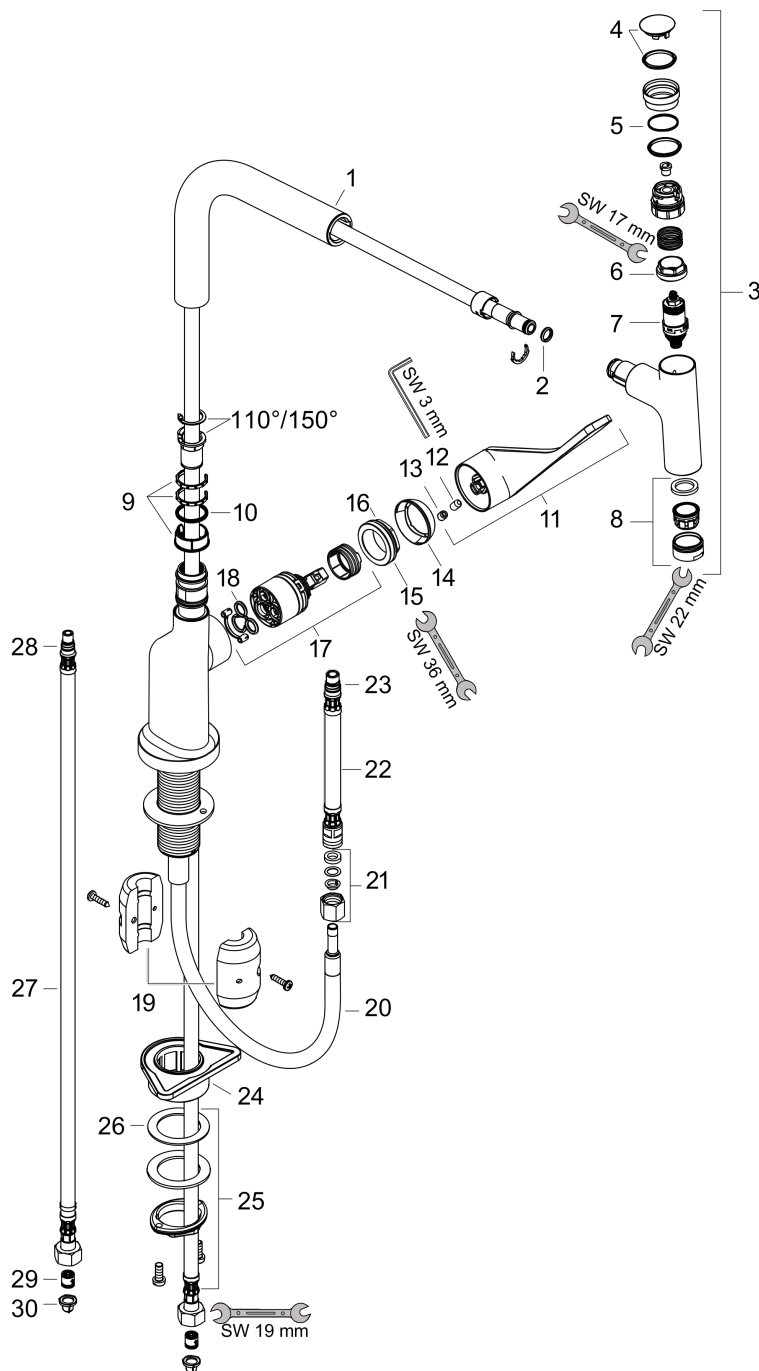

AXOR Citterio
Single lever kitchen mixer 230 with pull-out spout EcoSmart
 Finish: **Brushed Black Chrome** Article Number: **39864340**

product features

- ComfortZone 230
- swivel range adjustable in 2 steps to 110° or 150°
- normal spray
- Select button for a comfortable start/stop of the water flow
- MagFit magnetic shower support
- connection dimension: DN15
- maximum flow rate at 3 bar: 5 l/min
- ceramic cartridge
- connection type: G 3/8 connections
- temperature limitation adjustable
- integrated non-return valve
- suitable for continuous flow water heaters
- extension length up to 50 cm
- EU taxonomy: max. 6 l/min - Substantial Contribution (SC) possible

Exploded Drawing

Year of production: >10/22

AXOR Citterio
Single lever kitchen mixer 230 with pull-out spout EcoSmart
 Finish: **Brushed Black Chrome** Article Number: **39864340**

Spare part list

Year of production: >10/22

Pos.		Article Number	PC	PU
1	spout cpl.	92583340	62	1
2	O-ring 8x2	98112000	1	1
3	handspray	93562340	0	-
4	cover	92566340	55	1
5	O-ring 19x1,5	95962000	1	1
6	nut	92567000	6	1
7	shut off unit	98463000	10	1
8	aerator M24x1 (5 l/min)	13185340	56	1
9	set of lever collars	98365000	3	1
10	O-ring 21x2,5	98211000	1	1
11	handle	39891340	64	1
12	hollow set screw M6x10 DIN 916	96029000	1	1
13	screw cover	96338000	1	1
14	flange	98603340	57	1
15	nut	96461000	8	1
16	O-Ring 32x2	98193000	1	1
17	cartridge, assy	95646001	13	1
18	seal	95008000	3	1
19	weight	92500000	9	1
20	hose 1,50 m	92569000	12	1
21	squeezing connection	96099000	3	1
22	connection hose 600 mm M10x1	92568000	11	1
23	O-ring 8x1,75	97827000	1	1
24	support	97523000	2	1
25	fixing set (Ø 34)	95049000	5	1
26	lever collar	97548000	1	1
27	connection hose 900 mm M8x0,75 G3/8	95372000	8	1
28	O-ring 7x1,5	98422000	1	1
29	non return valve DW 10	96456000	3	1
30	filter packing	95291000	4	1
a	Grease	90920000	5	1