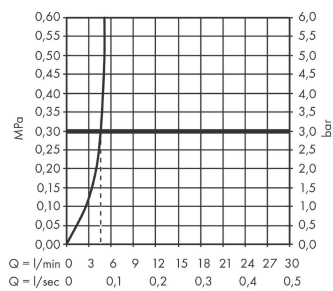

AXOR Citterio
Single lever kitchen mixer 230 with pull-out spout EcoSmart
Finish: **Brushed Black Chrome** Article Number: **39864340**

Flowchart