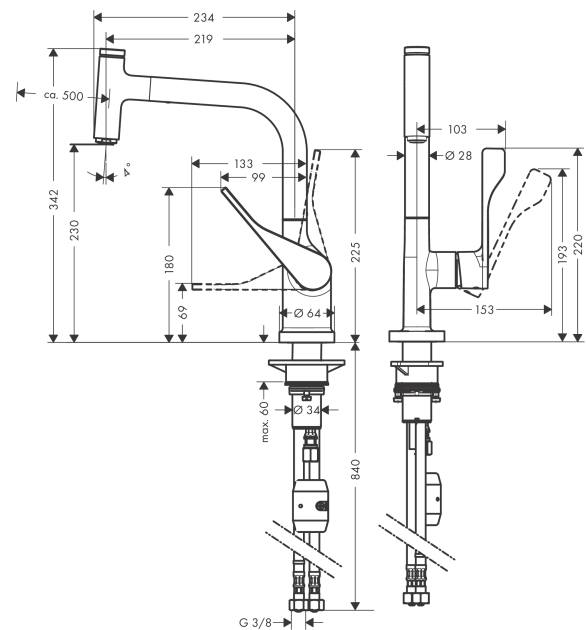

AXOR Citterio
Single lever kitchen mixer 230 with pull-out spout EcoSmart
 Finish: **Stainless Steel Finish** Article Number: **39864800**

product features

- ComfortZone 230
- swivel range adjustable in 2 steps to 110° or 150°
- normal spray
- Select button for a comfortable start/stop of the water flow
- MagFit magnetic shower support
- connection dimension: DN15
- maximum flow rate at 3 bar: 5 l/min
- ceramic cartridge
- connection type: G 3/8 connections
- temperature limitation adjustable
- integrated non-return valve
- suitable for continuous flow water heaters
- extension length up to 50 cm
- EU taxonomy: max. 6 l/min - Substantial Contribution (SC) possible

Technology

Product image

Scale drawing

AXOR Citterio
Single lever kitchen mixer 230 with pull-out spout EcoSmart
Finish: **Stainless Steel Finish** Article Number: **39864800**

Flowchart