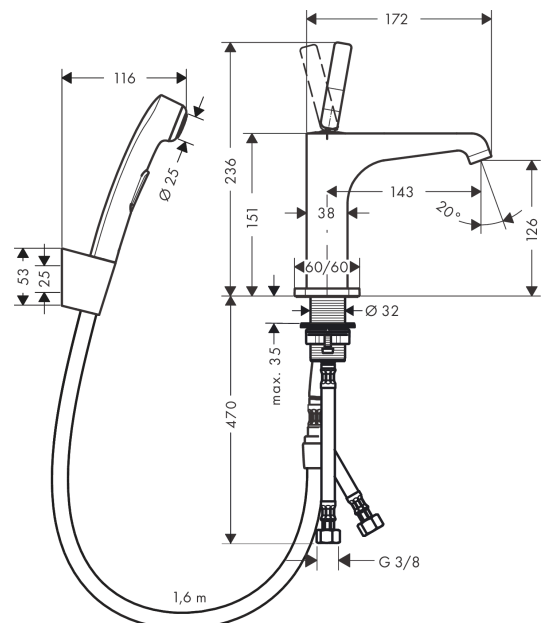

## AXOR Citterio E

Single lever basin mixer 130 with bidette hand shower and shower hose 1.60 m

Finish: **Matt Black** Article Number: **36130670**

### product features

- consists of: single lever basin mixer, bidette hand shower, shower holder, shower hose, waste set
- ComfortZone 130
- projection: 143 mm
- spout height: 126 mm
- handle variant: pin handle
- spray type: normal spray
- spray type Bidette: shower spray
- maximum flow rate at 3 bar: 5 l/min
- ceramic cartridge
- suitable for continuous flow water heaters
- push-open waste set G 1¼
- connection type: G ¾ connections
- connection dimension: DN15
- EU taxonomy: max. 6 l/min - Substantial Contribution (SC) possible

### Scale drawing

**AXOR Citterio E**  
**Single lever basin mixer 130 with bidette hand shower and shower hose 1.60 m**  
 Finish: **Matt Black** Article Number: **36130670**