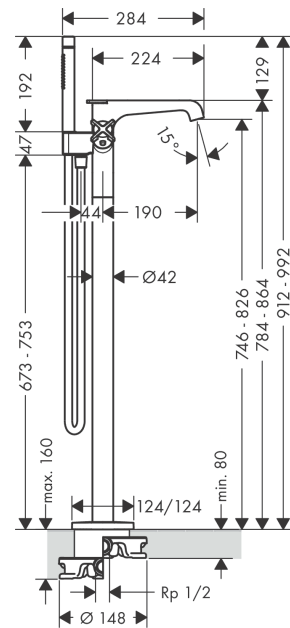

AXOR Citterio E

Bath thermostat floor-standing

Finish: **Matt Black** Article Number: **36416670**

product features

- consists of: bath thermostat floor standing, baton hand shower, shower hose, shower holder
- projection 190 mm
- 2 functions
- diversion between outlets via diverter knob
- thermostat cartridge, ceramic valve 180°
- spray type mixer: laminar spray
- spray type hand shower: Rain, Mono
- maximum flow rate at 3 bar: 19 l/min
- flow rate for bath spout at 3 bar: 19 l/min
- flow rate of hand shower at 3 bar: 15 l/min
- min. operating pressure: 1 bar
- max. operating pressure: 10 bar
- Safety stop at 40 °C
- temperature limitation adjustable
- non-return valve
- with automatic resetting
- connection dimension: DN15
- connection type: basic set

Technology

AXOR Citterio E
Bath thermostat floor-standing
 Finish: **Matt Black** Article Number: **36416670**

Product image

Scale drawing

Flowchart