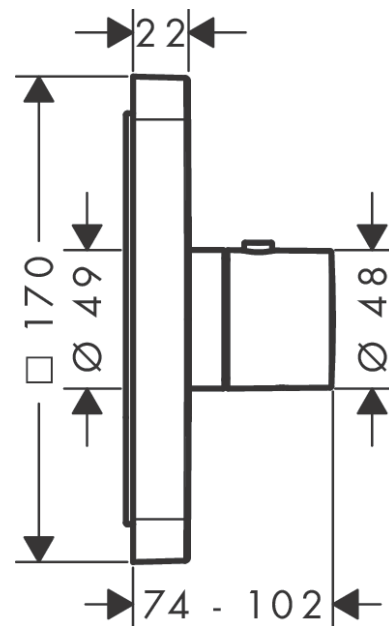

AXOR ShowerSelect
Thermostat HighFlow for concealed installation softsquare
 Finish: **Matt Black** Article Number: **36711670**

product features

- thermostat cartridge
- maximum flow rate at 3 bar: 59 l/min
- flow rate upper outlet: 42 l/min
- flow rate lower outlet: 42 l/min
- Safety stop at 40 °C
- temperature limitation adjustable
- connection type: basic set

Technology

Product image

Scale drawing

AXOR ShowerSelect
Thermostat HighFlow for concealed installation softsquare
 Finish: **Matt Black** Article Number: **36711670**

Flowchart