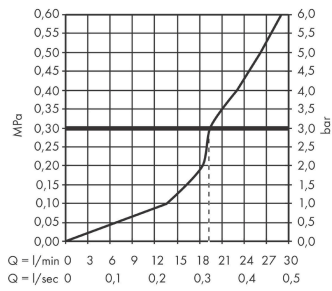

**AXOR Uno**  
**Bath spout curved**  
Finish: **Matt White**

Article Number: **38411700**

**product features**

- 1 function
- with escutcheon
- projection: 178 mm
- wall-mounted
- maximum flow rate at 3 bar: 19 l/min
- connection dimension: DN20
- spray type: normal spray

## Flowchart

The consumption was measured in combination with the appropriate fittings (thermostat/mixer/  
 in-wall valve) to reflect actual application in practice.