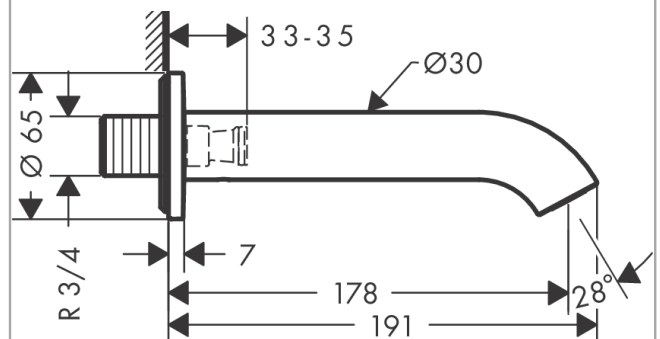

**AXOR Uno**  
**Bath spout curved**  
Finish: **Matt White**

Article Number: **38411700**

**product features**

- 1 function
- with escutcheon
- projection: 178 mm
- wall-mounted
- maximum flow rate at 3 bar: 19 l/min
- connection dimension: DN20
- spray type: normal spray

**Technology**

**Product image**

**Scale drawing**

**AXOR Uno**  
**Bath spout curved**  
 Finish: **Matt White** Article Number: **38411700**

## Flowchart

The consumption was measured in combination with the appropriate fittings (thermostat/mixer/  
 in-wall valve) to reflect actual application in practice.