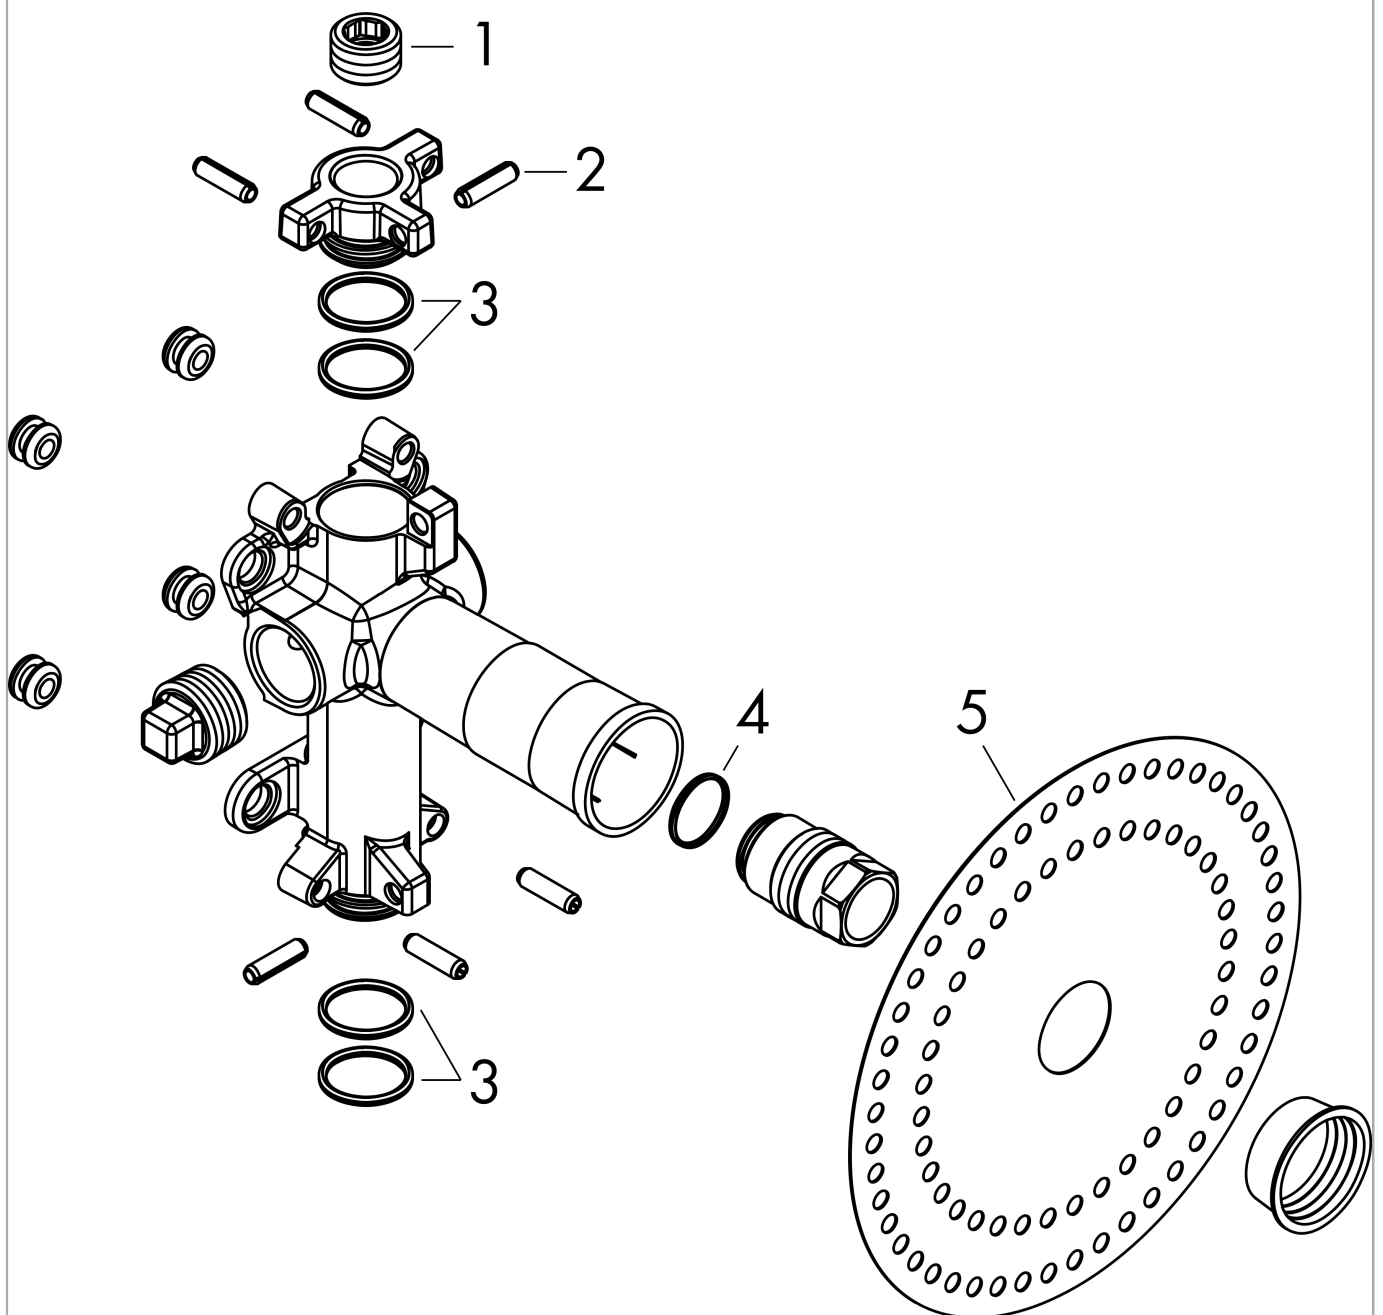

AXOR One
Basic set for shut-off valve for concealed installation
 Finish: Article Number: **45770180**

product features

- connection from left or right
- connection dimension: DN15
- flow rate at free through-flow: 30 l/min
- sound-decoupled installation
- in a joined installation it serves as a waterconducting unit and allows dimensionally accurate positioning

Product image

Scale drawing

AXOR One
Basic set for shut-off valve for concealed installation
Finish: Article Number: **45770180**

Exploded Drawing

Year of production: >10/15

AXOR One
Basic set for shut-off valve for concealed installation
 Finish: Article Number: **45770180**

Spare part list

Year of production: >10/15

Pos.		Article Number	PC	PU
1	plug	97998000	3	1
2	pin	95334000	5	1
3	O-Ring 23x2,5	98183000	1	1
4	O-ring 21x1,5	98219000	1	1
5	sealing foil	96492000	3	1