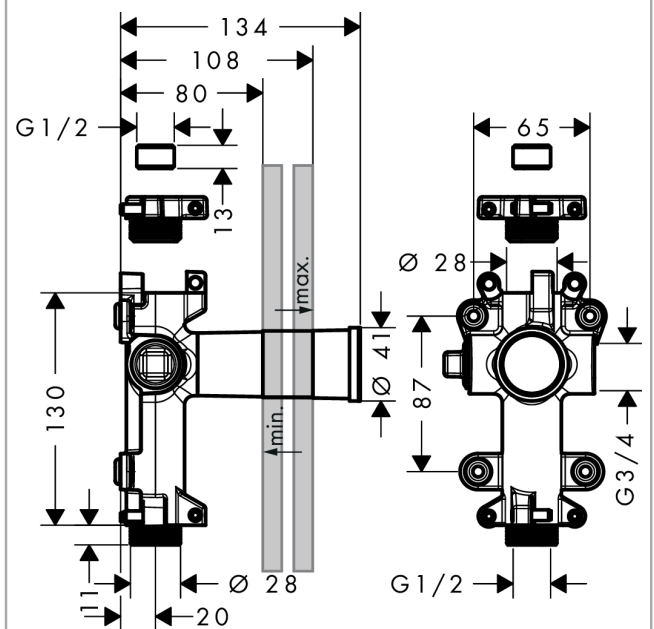

AXOR One
Basic set for shut-off valve for concealed installation
 Finish: Article Number: **45770180**

product features

- connection from left or right
- connection dimension: DN15
- flow rate at free through-flow: 30 l/min
- sound-decoupled installation
- in a joined installation it serves as a waterconducting unit and allows dimensionally accurate positioning

Product image

Scale drawing

AXOR One
Basic set for shut-off valve for concealed installation
Finish: Article Number: **45770180**

Exploded Drawing

Year of production: >10/15

AXOR One
Basic set for shut-off valve for concealed installation
 Finish: Article Number: **45770180**

Spare part list

Year of production: >10/15

Pos.		Article Number	PC	PU
1	plug	97998000	3	1
2	pin	95334000	5	1
3	O-Ring 23x2,5	98183000	1	1
4	O-ring 21x1,5	98219000	1	1
5	sealing foil	96492000	3	1