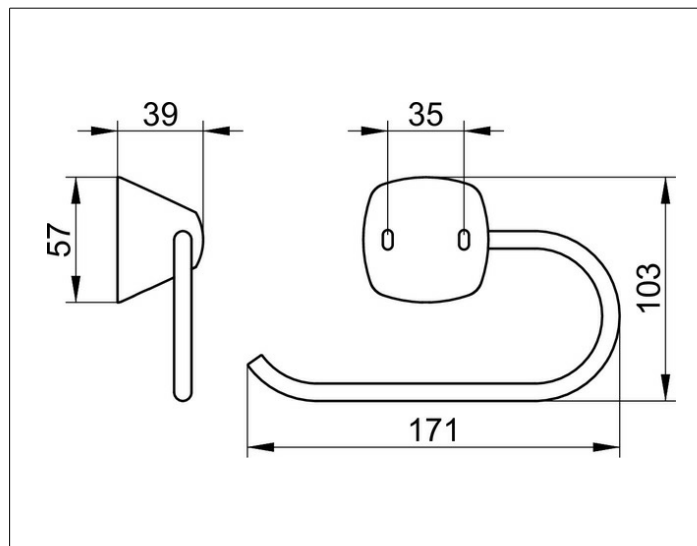

## СПЕЦИФИКАЦИИ

KEUCO CITY.2 toilet paper holder 02762010000  
chrome-plated toilet paper holder in a new clear design  
open form  
suitable for 100/120 mm wide toilet rolls  
width 171 mm, height 103 mm, projection 39 mm  
The toilet paper holder is fitted hidden  
Delivery incl. corrosion-free mounting material