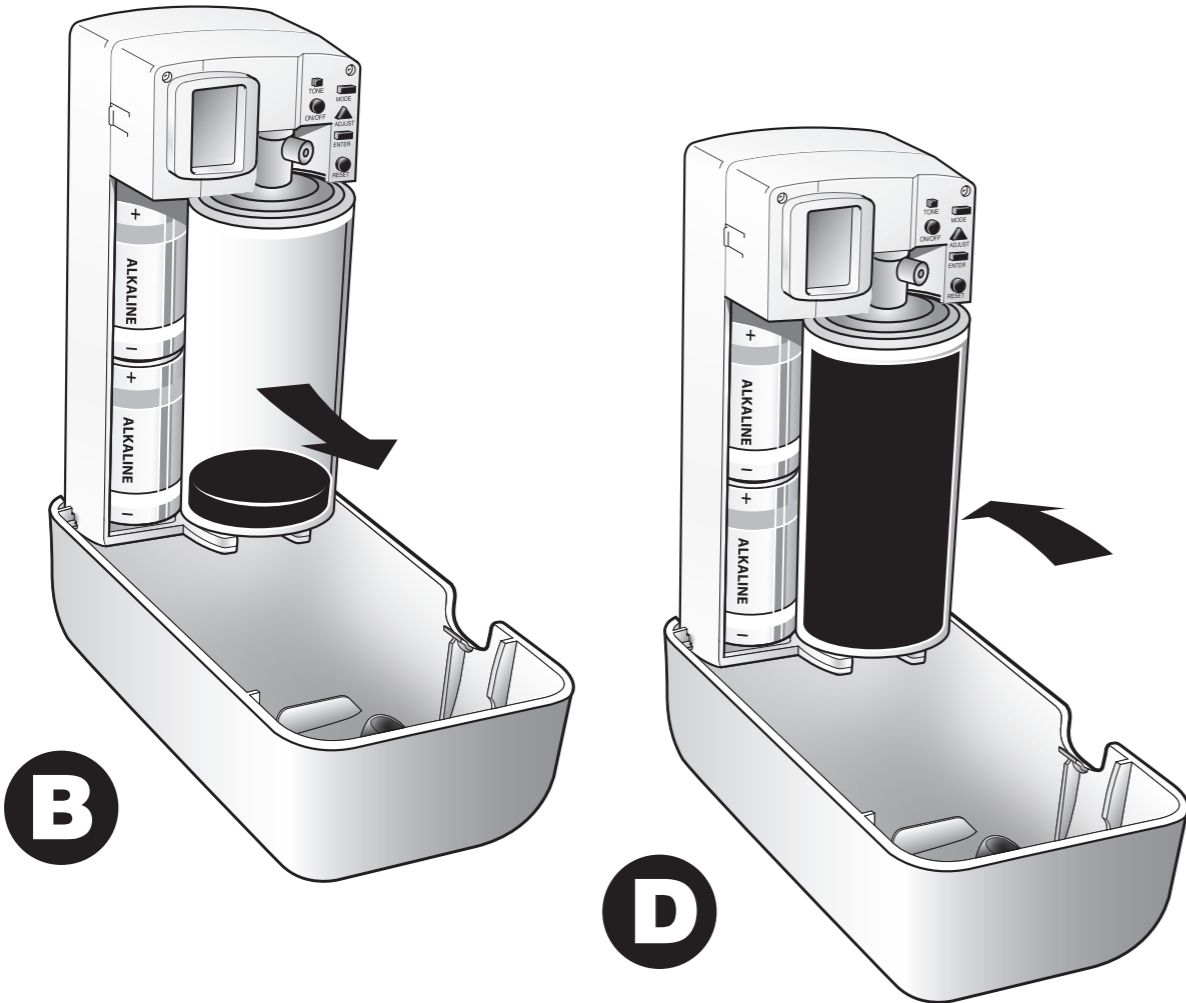

European Community Design Registration RCD 000929971

TORK[®]

Air Freshener
Spray Dispenser

A1

+

11

1

2