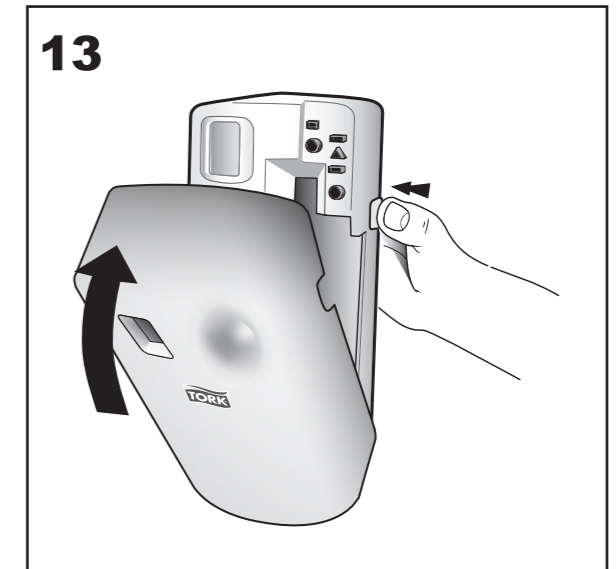

European Community Design Registration RCD 000929971

TORK[®]

Air Freshener
Spray Dispenser

A1

+

11

1

2