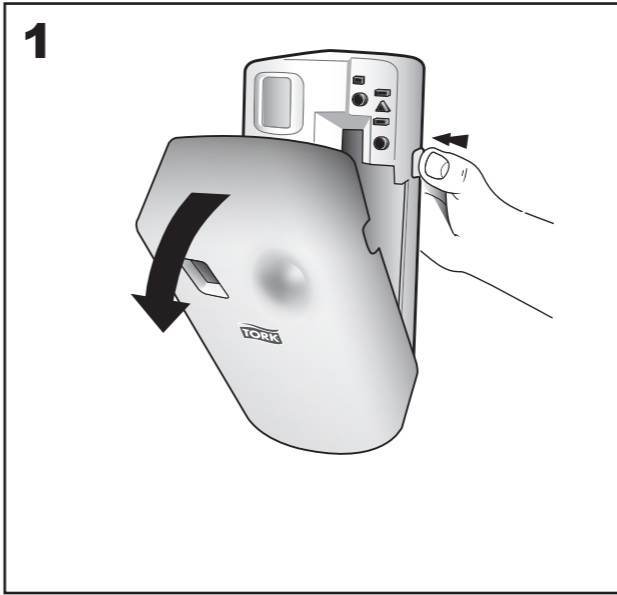

European Community Design Registration RCD 000929971

TORK[®]

Air Freshener
Spray Dispenser

A1

+

11

1

2