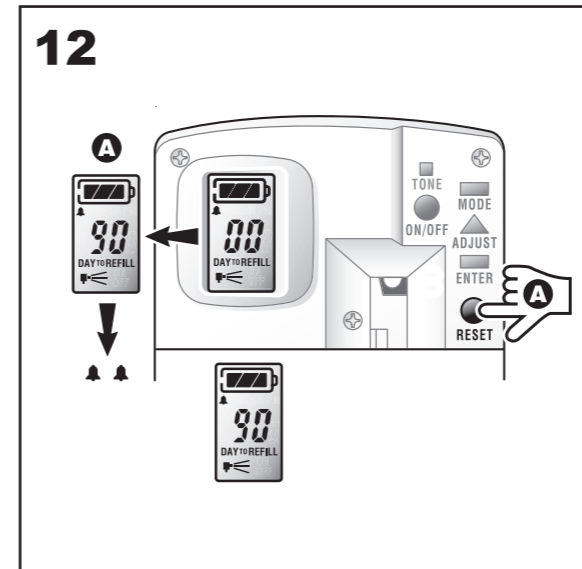

European Community Design Registration RCD 000929971

TORK[®]

Air Freshener
Spray Dispenser

A1

+

11

1

2