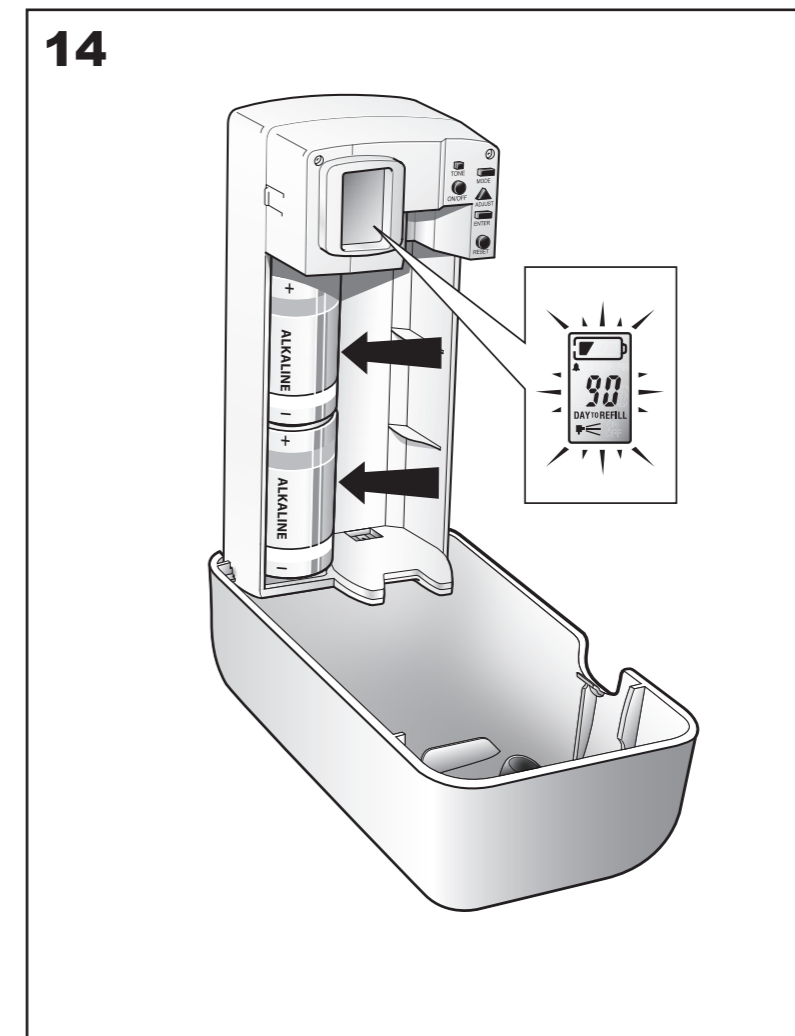

European Community Design Registration RCD 000929971

TORK[®]

Air Freshener
Spray Dispenser

A1

+

11

1

2