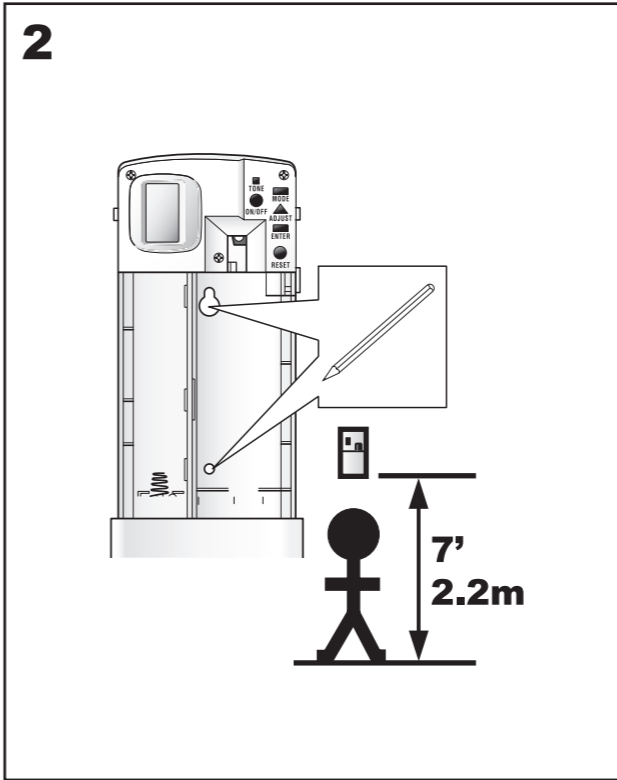

European Community Design Registration RCD 000929971

TORK[®]

Air Freshener
Spray Dispenser

A1

+

11

1

2