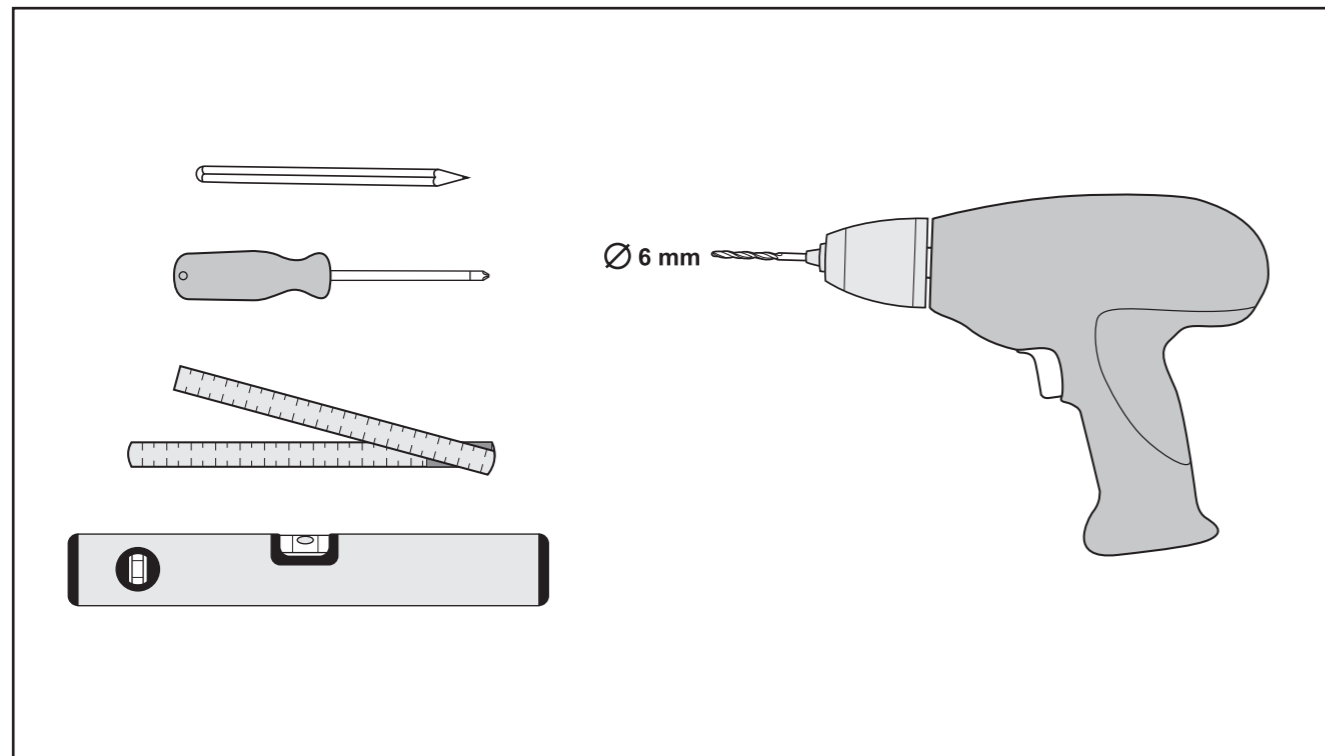

European Community Design Registration RCD 000929971

TORK[®]

Air Freshener
Spray Dispenser

A1

+

11

1

2