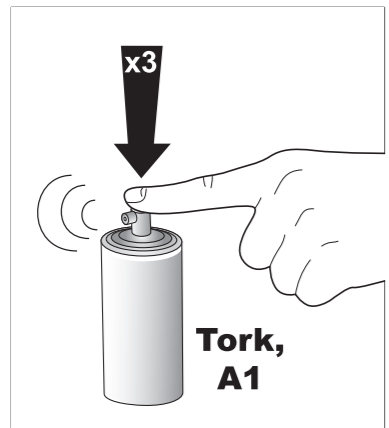

5

6

7

8

9

8hr / 12hr / 16hr / 24hr ?

8hr / 12hr / 16hr

10

Mo	Lun - Mo - Lun - Seg - Lu - ma - ma - Δευτ. - Pon. - ΠΗ - Po - Po - H - E - Pirmd - P	Fr	Ven - Fr - Ven - Sex - Vi - pe - fr - Παρ. - Pt. - ΠΤ - Pá - Pi - P - R - Piektđ - Pn

Tu	Mar - Di - Mar - Ter - Ma - ti - ti - Tp. - Wt. - BT - Út - Ut - K - T - O - A	Sa	Sam - Sa - Sab - Sab - Sa - la - Iö - Σαβ. - Sob. - CB - So - So - Szo - L - S - Š

We	Mer - Mi - Mer - Qua - Mi - ke - on - Τετ. - Śr. - CP - St - St - Sze - K - T - T	Su	Dim - So - Dom - Dom - Do - su - sô - Kup. - Niedz. - BC - Ne - Ne - V - P - Sv - S

Th	Jeu - Do - Gio - Qui - Ju - to - to - Πεμ. - Czw. - ЧТ - Čt - Št - Cs - N - C - K