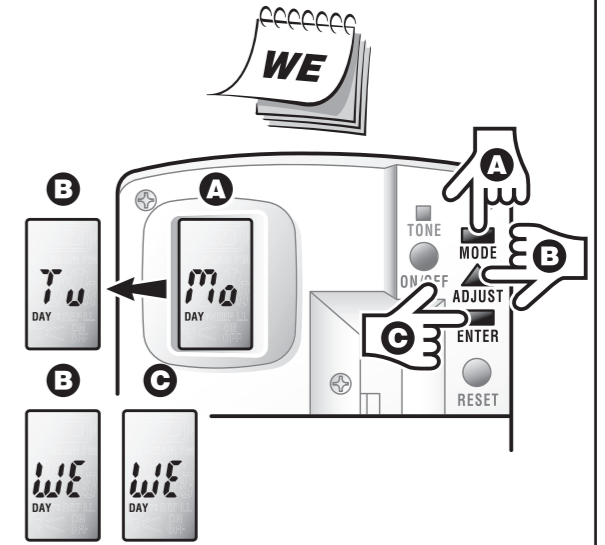

5

6

7

8

9

8hr / 12hr / 16hr / 24hr ?

8hr / 12hr / 16hr

10

Mo	Lun - Mo - Lun - Seg - Lu - ma - ma - Δευτ. - Pon. - ΠΗ - Po - Po - H - E - Pirmd - P	Fr	Ven - Fr - Ven - Sex - Vi - pe - fr - Παρ. - Pt. - ΠΤ - Pá - Pi - P - R - Piektđ - Pn

Tu	Mar - Di - Mar - Ter - Ma - ti - ti - Tp. - Wt. - BT - Út - Ut - K - T - O - A	Sa	Sam - Sa - Sab - Sab - Sa - la - Iö - Σαβ. - Sob. - CB - So - So - Szo - L - S - Š

We	Mer - Mi - Mer - Qua - Mi - ke - on - Τετ. - Śr. - CP - St - St - Sze - K - T - T	Su	Dim - So - Dom - Dom - Do - su - sô - Kup. - Niedz. - BC - Ne - Ne - V - P - Sv - S

Th	Jeu - Do - Gio - Qui - Ju - to - to - Πεμ. - Czw. - ЧТ - Čt - Št - Cs - N - C - K