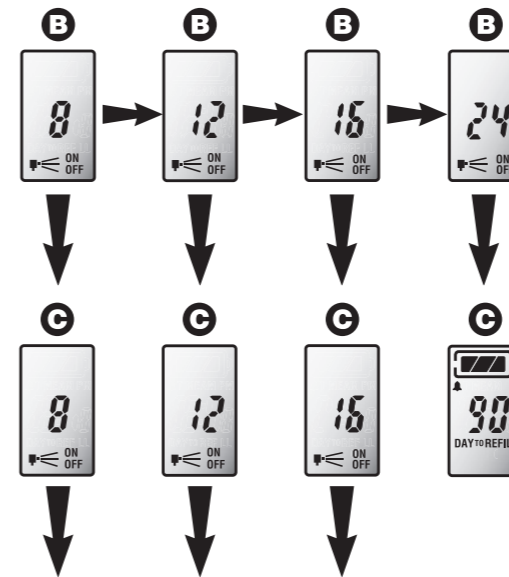

9

8hr / 12hr / 16hr / 24hr ?