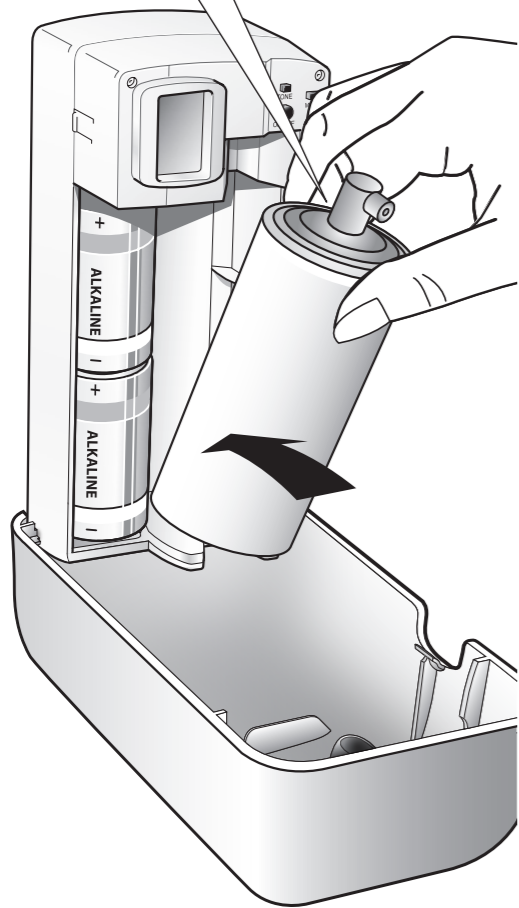

5

6

7

8

9

8hr / 12hr / 16hr / 24hr ?

8hr / 12hr / 16hr

10

Mo	Lun - Mo - Lun - Seg - Lu - ma - ma - Δευτ. - Pon. - ΠΗ - Po - Po - H - E - Pirmd - P	Fr	Ven - Fr - Ven - Sex - Vi - pe - fr - Παρ. - Pt. - ΠΤ - Pá - Pi - P - R - Piektđ - Pn

Tu	Mar - Di - Mar - Ter - Ma - ti - ti - Tp. - Wt. - BT - Út - Ut - K - T - O - A	Sa	Sam - Sa - Sab - Sab - Sa - la - Iö - Σαβ. - Sob. - CB - So - So - Szo - L - S - Š

We	Mer - Mi - Mer - Qua - Mi - ke - on - Τετ. - Śr. - CP - St - St - Sze - K - T - T	Su	Dim - So - Dom - Dom - Do - su - sô - Kup. - Niedz. - BC - Ne - Ne - V - P - Sv - S

Th	Jeu - Do - Gio - Qui - Ju - to - to - Πεμ. - Czw. - ЧТ - Čt - Št - Cs - N - C - K