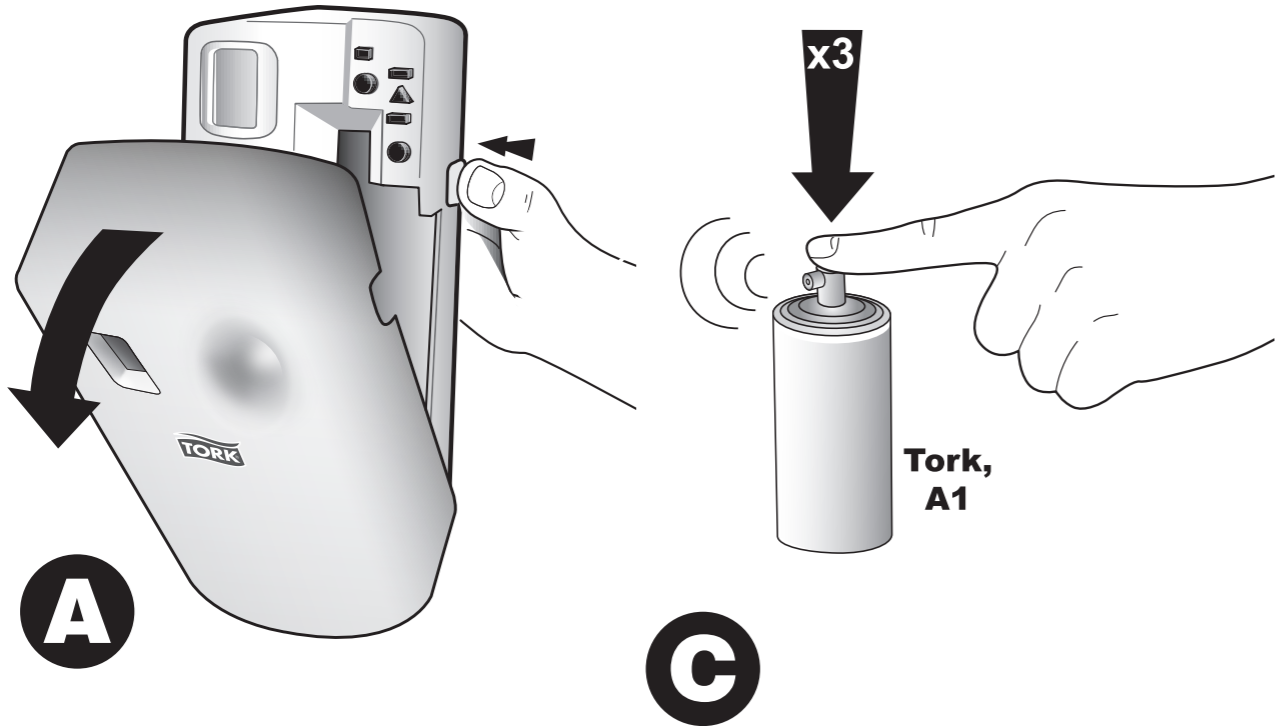

European Community Design Registration RCD 000929971

TORK[®]

Air Freshener
Spray Dispenser

A1

+

11

1

2